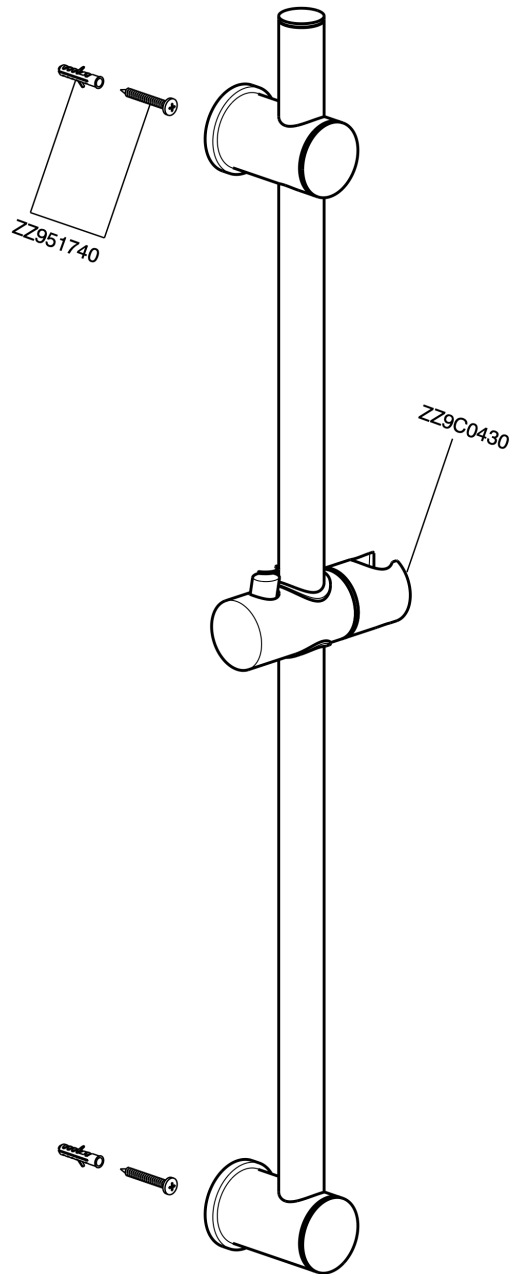

Sliding bar SHOWER_SS012150

MODEL **SS012150**

Sliding bar, 73 cm sliding rail bar with sliding bracket, adjustable center

AVAILABLE FINISHINGS

CHARACTERISTICS

Sliding bar SHOWER_SS012150

SS012150

<https://en.huberitalia.com/sliding-bar-shower-ss012150>