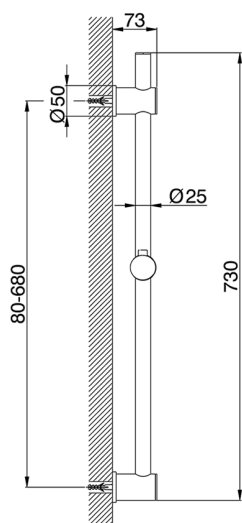

Sliding bar SHOWER_SS012150

MODEL **SS012150**

Sliding bar, 73 cm sliding rail bar with sliding bracket, adjustable center

AVAILABLE FINISHINGS

CHARACTERISTICS

Sliding bar SHOWER_SS012150

SS012150

<https://en.huberitalia.com/sliding-bar-shower-ss012150>