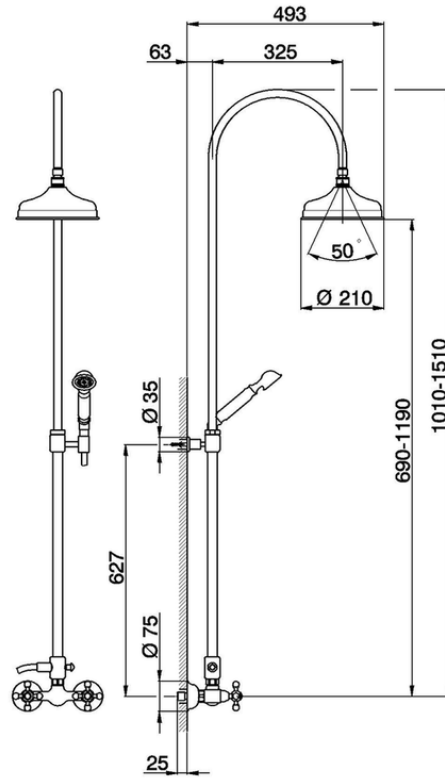

2-function Bath-shower column CROISSETTE_AC904051

AC904051

<https://en.huberitalia.com/2-function-bath-shower-column-croisette-ac904051>

2025-04-25