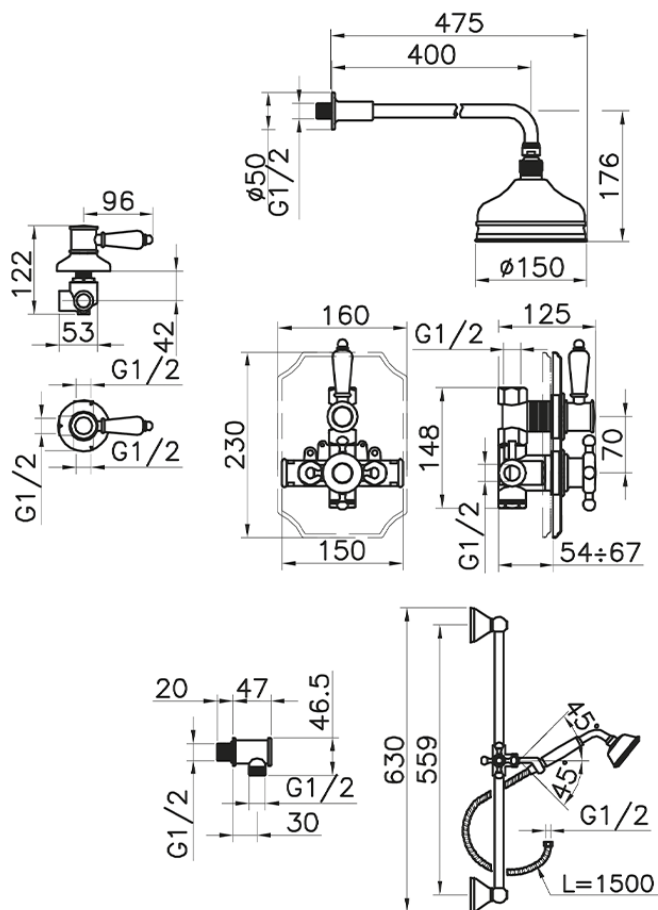

Concealed thermostatic shower set VICTORIAN_912.VT01H.

912.VT01H.

<https://en.huberitalia.com/concealed-thermostatic-shower-set-victorian-912-vt01h>

2025-03-20