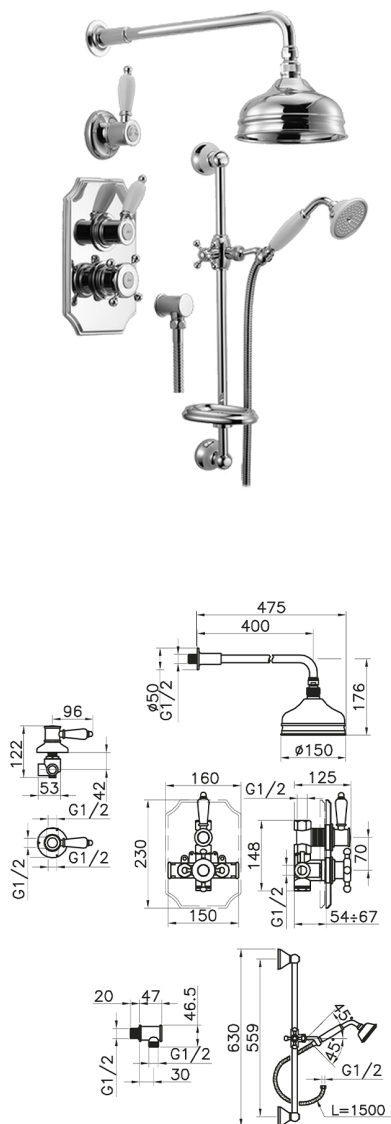

Concealed thermostatic shower set VICTORIAN_912.VT01H.

MODEL **912.VT01H.**

Concealed thermostatic shower set, 1/2" Concealed Thermostatic valve, 1/2" outlet stopvalve, 2-outlet diverter, 56 cm bar with sliding bracket, 400 mm shower arm with showerhead, 150 mm Brass round headshower, 78 mm Brass classic one spray handshower, 1/2" wall elbow, 150 cm Brass flexible hose

AVAILABLE FINISHINGS

-  **AC** AC Satin Brushed Nickel
-  **AG** AG Antique Gold
-  **BA** BA Old Bronze
-  **CR** CR Chrome
-  **2W** 2W Brushed Gold

CHARACTERISTICS

Cartridge Spare Parts **24.04A.PP**

8x20 Plus P Thermostatic Valve