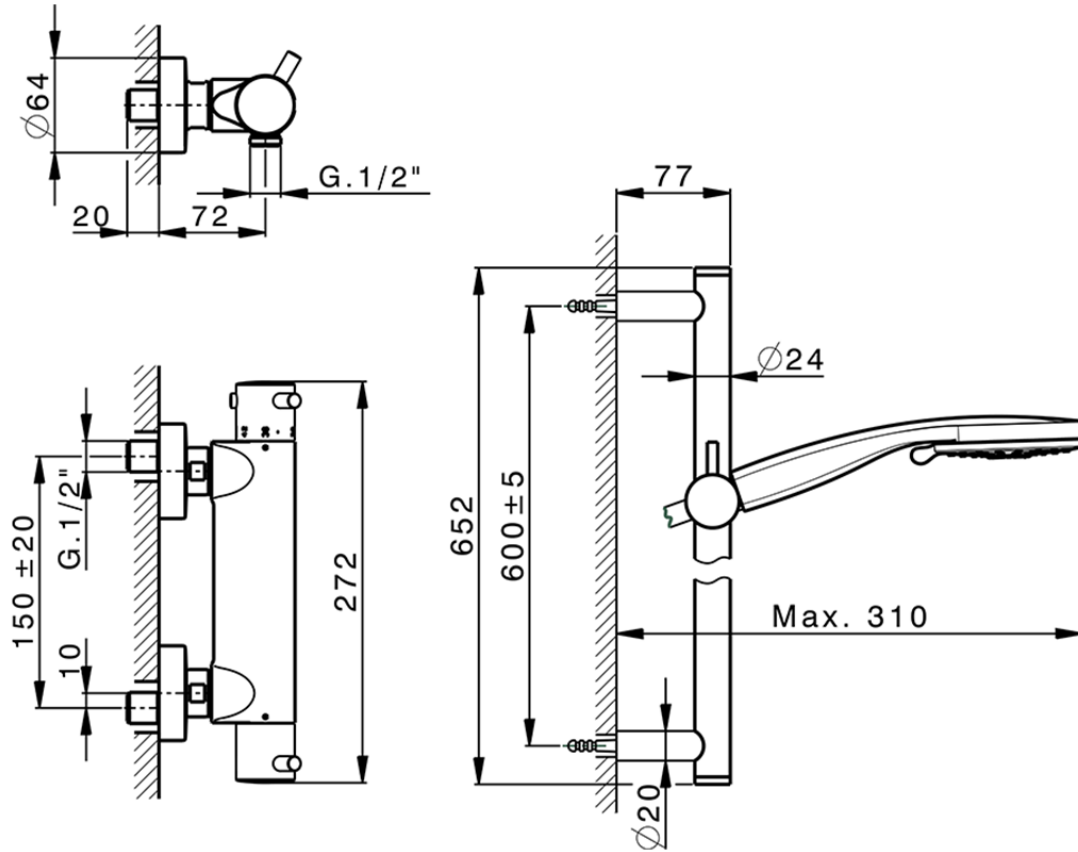

Thermostatic shower mixer with sliding bar NUOVA KIRUNA_K2S01010

K2S01010

<https://en.huberitalia.com/thermostatic-shower-mixer-with-sliding-bar-nuova-kiruna-k2s01010>

2026-04-06