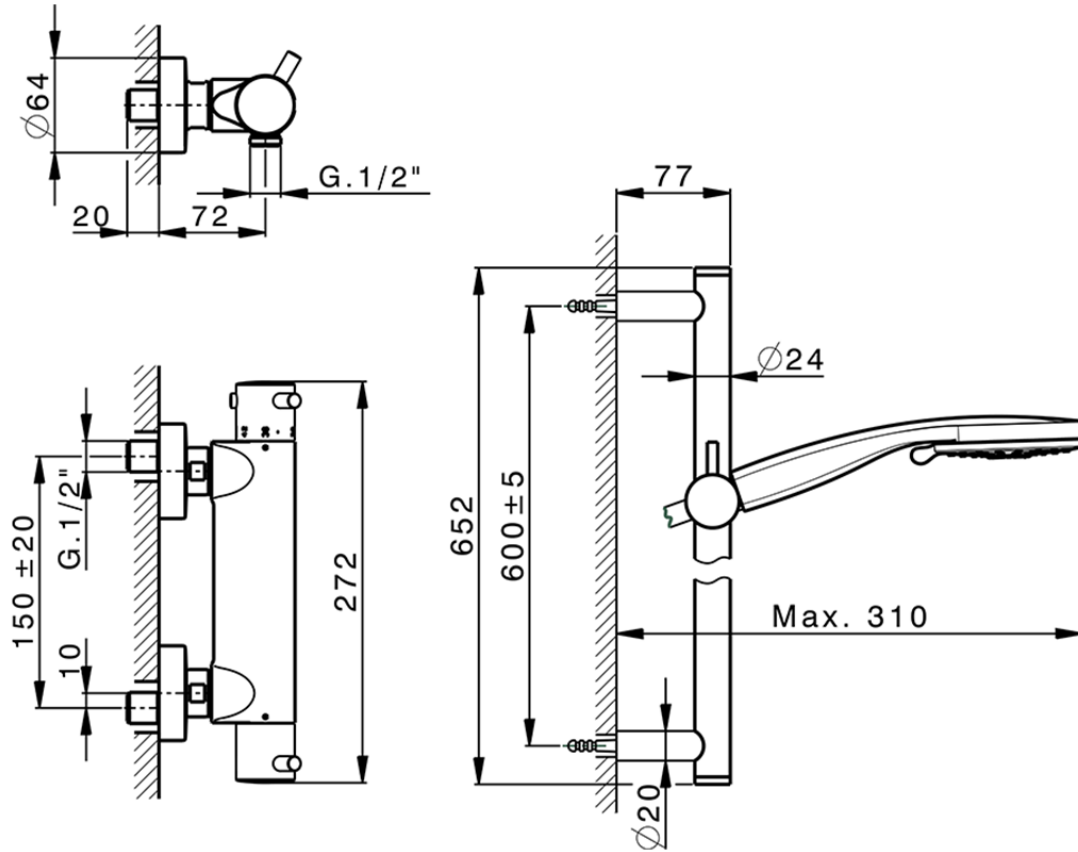

Thermostatic shower mixer with sliding bar NUOVA KIRUNA\_K2S01010

K2S01010

<https://en.huberitalia.com/thermostatic-shower-mixer-with-sliding-bar-nuova-kiruna-k2s01010>

2026-06-26