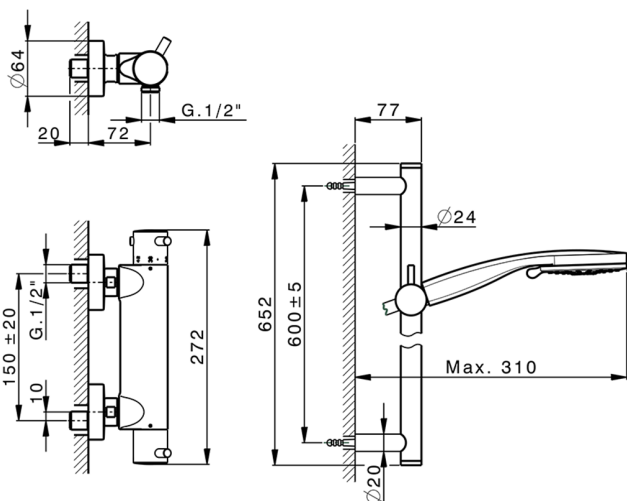

Thermostatic shower mixer with sliding bar NUOVA KIRUNA_K2S01010

MODEL **K2S01010**

Thermostatic shower mixer with sliding bar, 60 cm slide rail kit with sliding bracket, 100 mm ABS 3 sprays handshower, 150 cm SUPREME smooth flexible hose

AVAILABLE FINISHINGS

-  **21** 21 Chrome
-  **26** 26 Old Copper
-  **2F** 2F Brushed Nickel
-  **2W** 2W Brushed Gold
-  **40** 40 Matt Black
-  **4Q** 4Q Matt White

CHARACTERISTICS

Cartridge Spare Parts **24.04A.PP**
8x20 Plus P Thermostatic Valve

EcoStop

EcoStop feature limits water flow to approximately 50% of maximum output with one point of resistance on setting. Push slightly past the middle stop only when full water output is required. This will save water up to 50%.