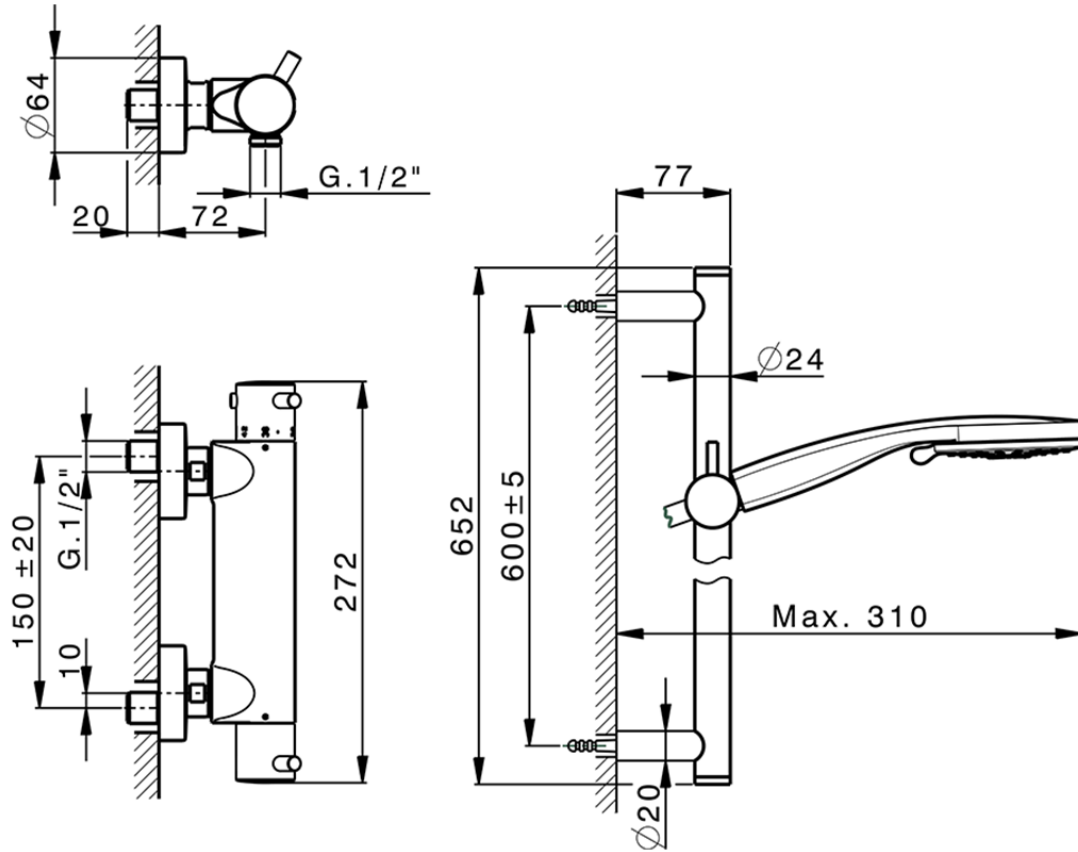

Thermostatic shower mixer with sliding bar NUOVA KIRUNA_K2S01010

K2S01010

<https://en.huberitalia.com/thermostatic-shower-mixer-with-sliding-bar-nuova-kiruna-k2s01010>

2026-06-15