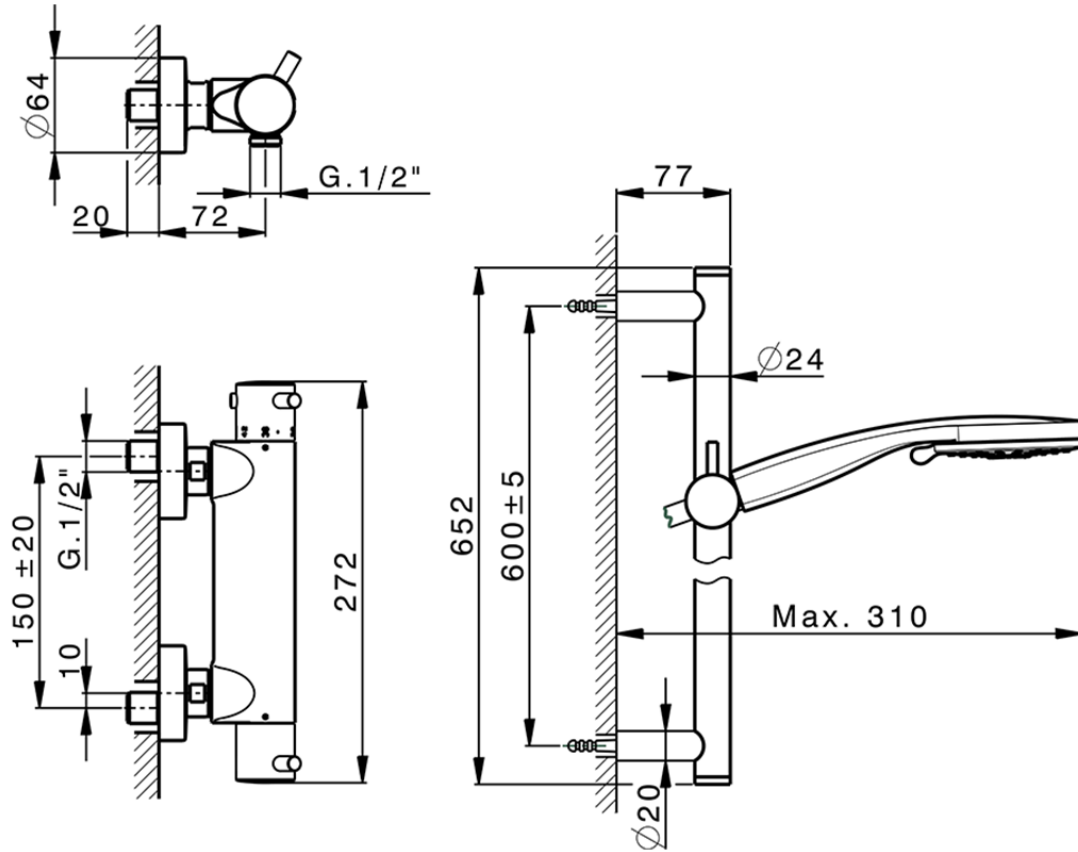

Thermostatic shower mixer with sliding bar NUOVA KIRUNA\_K2S01010

K2S01010

<https://en.huberitalia.com/thermostatic-shower-mixer-with-sliding-bar-nuova-kiruna-k2s01010>

2026-05-15