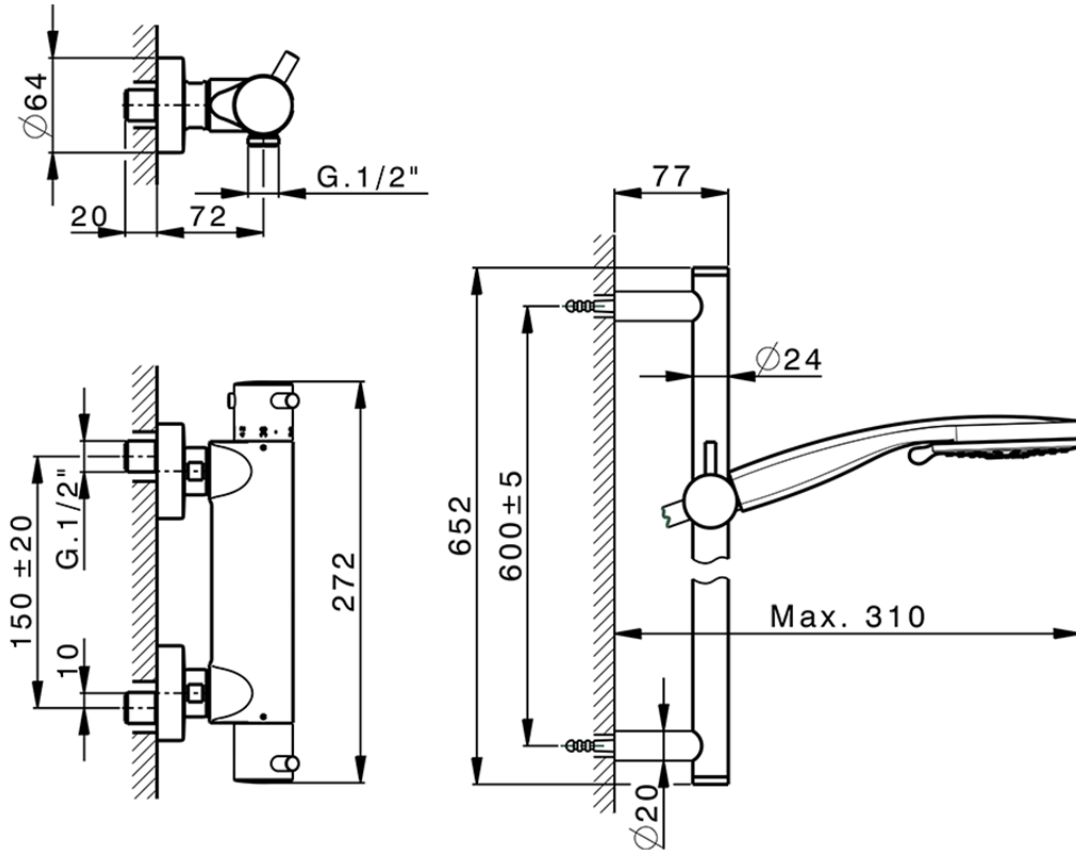

Thermostatic shower mixer with sliding bar NUOVA KIRUNA\_K2S01010

K2S01010

<https://en.huberitalia.com/thermostatic-shower-mixer-with-sliding-bar-nuova-kiruna-k2s01010>

2026-04-08