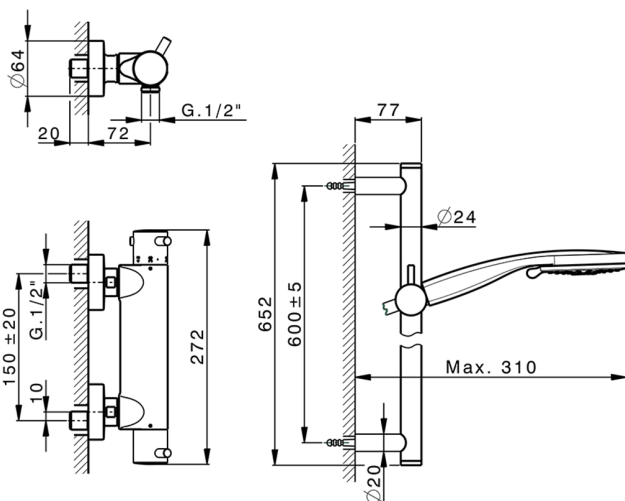

Thermostatic shower mixer with sliding bar NUOVA KIRUNA_K2S01010

MODEL **K2S01010**

Thermostatic shower mixer with sliding bar, 60 cm slide rail kit with sliding bracket, 100 mm ABS 3 sprays handshower, 150 cm SUPREME smooth flexible hose

AVAILABLE FINISHINGS

-  **21** 21 Chrome
-  **26** 26 Old Copper
-  **2F** 2F Brushed Nickel
-  **2W** 2W Brushed Gold
-  **40** 40 Matt Black
-  **4Q** 4Q Matt White

CHARACTERISTICS

Cartridge Spare Parts **24.04A.PP**
8x20 Plus P Thermostatic Valve

EcoStop

EcoStop feature limits water flow to approximately 50% of maximum output with one point of resistance on setting. Push slightly past the middle stop only when full water output is required. This will save water up to 50%.