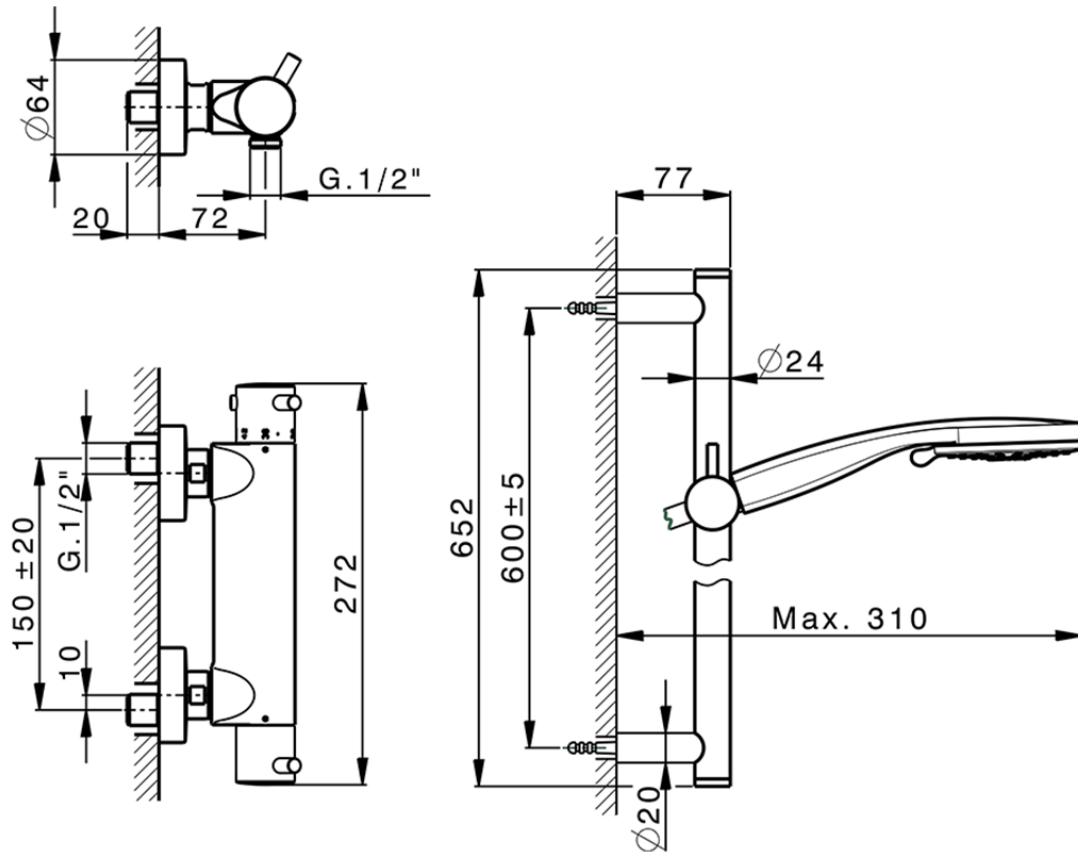

Thermostatic shower mixer with sliding bar NUOVA KIRUNA\_K2S01010

K2S01010

<https://en.huberitalia.com/thermostatic-shower-mixer-with-sliding-bar-nuova-kiruna-k2s01010>

2026-06-13