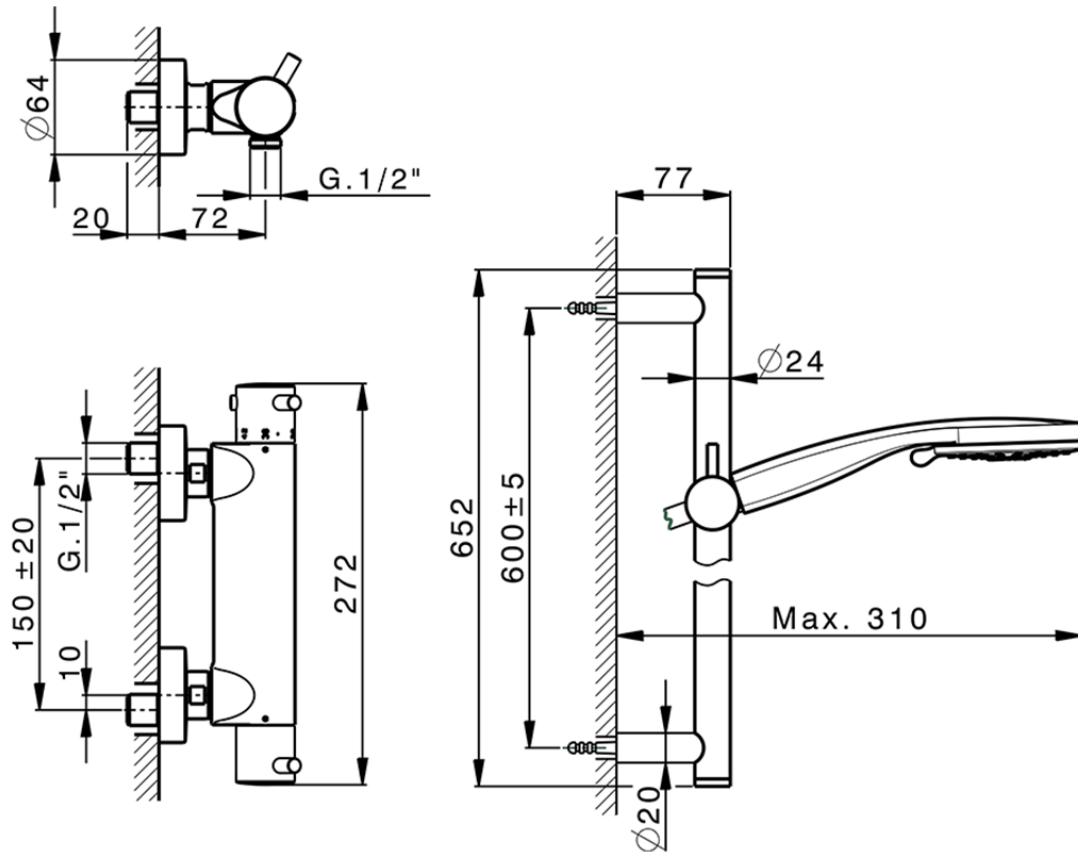

Thermostatic shower mixer with sliding bar NUOVA KIRUNA_K2S01010

K2S01010

<https://en.huberitalia.com/thermostatic-shower-mixer-with-sliding-bar-nuova-kiruna-k2s01010>

2026-05-15