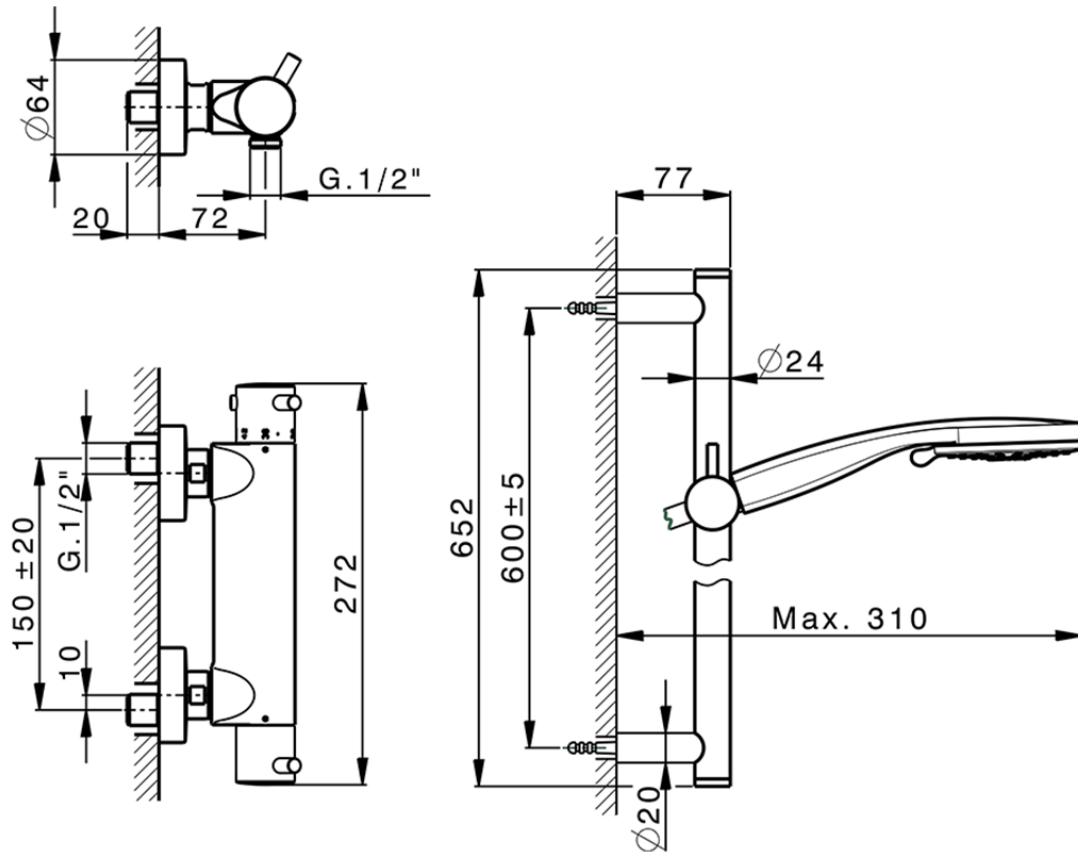

Thermostatic shower mixer with sliding bar NUOVA KIRUNA\_K2S01010

K2S01010

<https://en.huberitalia.com/thermostatic-shower-mixer-with-sliding-bar-nuova-kiruna-k2s01010>

2026-06-15