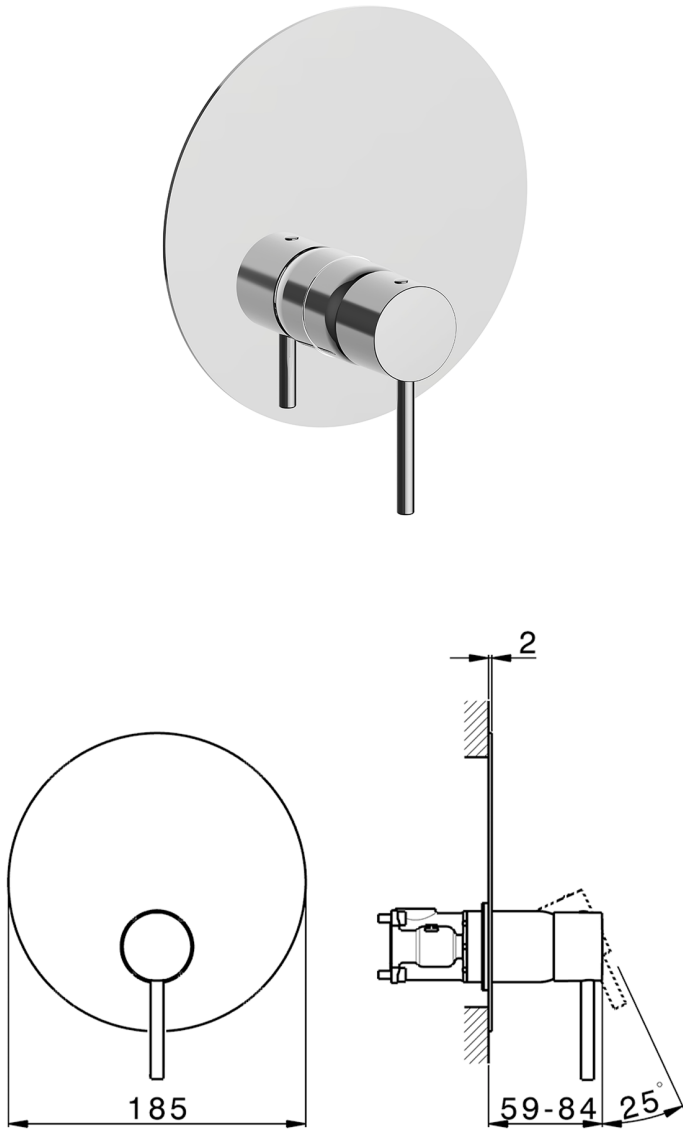

Exposed part for Single Lever One Box Valve ONE BOX_MT0BM010

MODEL **MT0BM010**

Exposed part for Single Lever One Box Valve, 1 Outlet, Minimum depth of installation: 67 mm, without concealed part, for items ZB00B030-ZB00B031

AVAILABLE FINISHINGS

-  **21** 21 Chrome
-  **26** 26 Old Copper
-  **2F** 2F Brushed Nickel
-  **2W** 2W Brushed Gold
-  **40** 40 Matt Black
-  **4Q** 4Q Matt White

CHARACTERISTICS

Cartridge Spare Parts **ZZ97179000**
 Installation **Concealed**
 Required concealed parts **ZB00B031**
ZB00B030

One Box Universal Concealed Part ONE BOX_ZB00B031

MODEL **ZB00B031**

One Box Universal Concealed Part, for 1 or 2 or 3 outlet thermostatic or single lever, without trim kit, with noise reducers, with sealing gasket