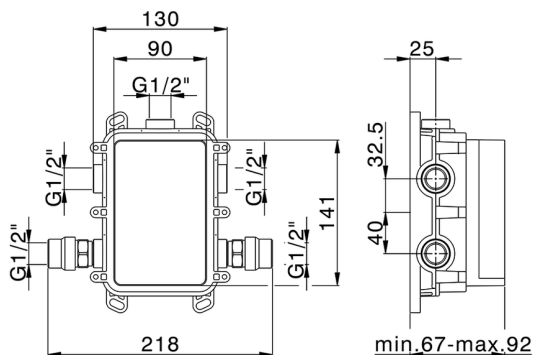

Thermostatic

The Huber thermostatic is your personal water manager, helping you to handle, control and save water and energy.