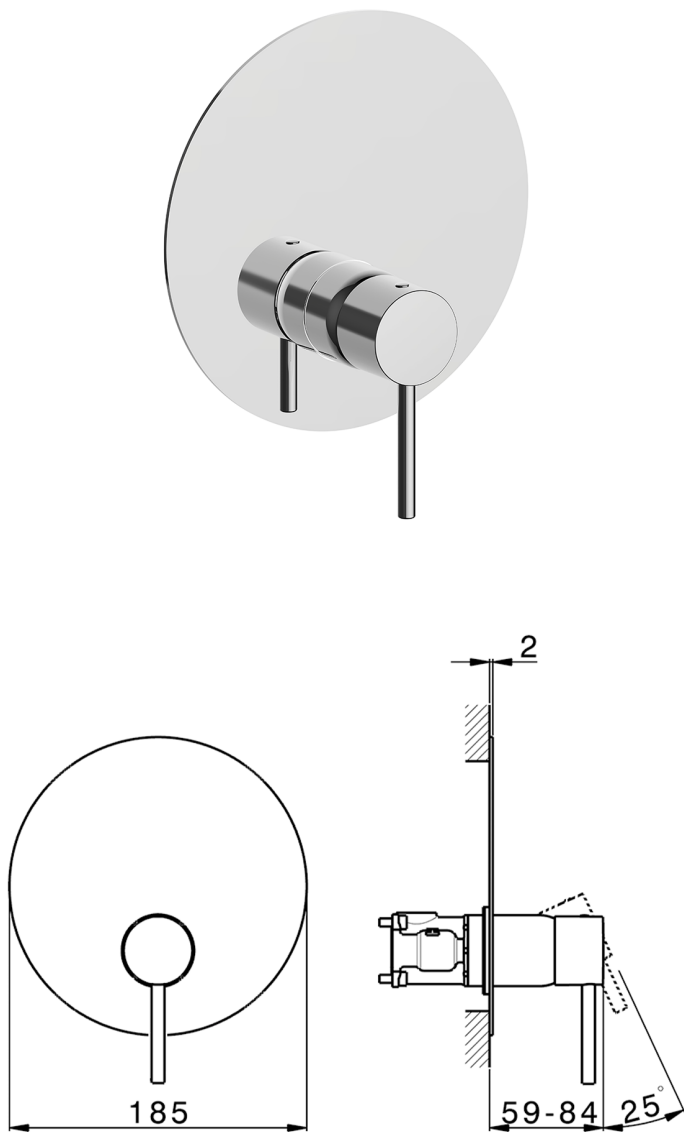

## Exposed part for Single Lever One Box Valve ONE BOX\_MT0BM010

MODEL **MT0BM010**

Exposed part for Single Lever One Box Valve, 1 Outlet, Minimum depth of installation: 67 mm, without concealed part, for items ZB00B030-ZB00B031

### CHARACTERISTICS

Cartridge Spare Parts **ZZ97179000**  
 Installation **Concealed**  
 Required concealed parts **ZB00B031**  
**ZB00B030**