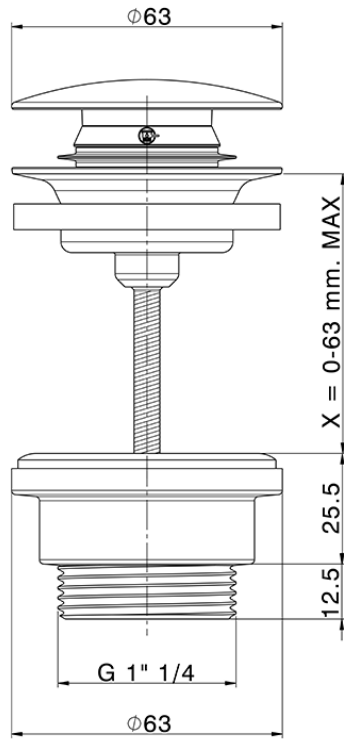

1"1/4 click clack drain for basin mixer LYNOX_ZB001800

ZB001800

<https://en.huberitalia.com/11-4-click-clack-drain-for-basin-mixer-lynnox-zb001800>

2025-04-24