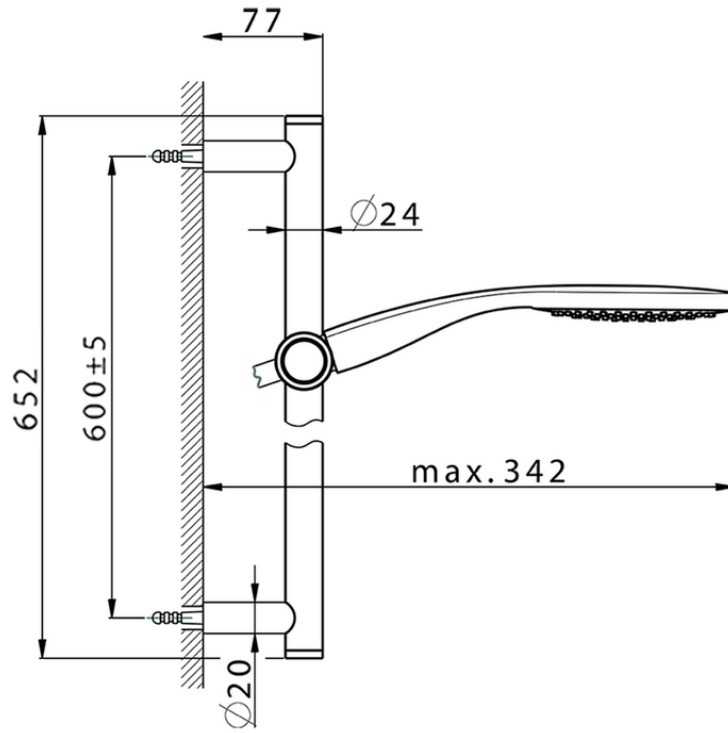

Slide rail shower set SHOWER_CR003113

CR003113

<https://en.huberitalia.com/slide-rail-shower-set-shower-cr003113>

2024-12-18