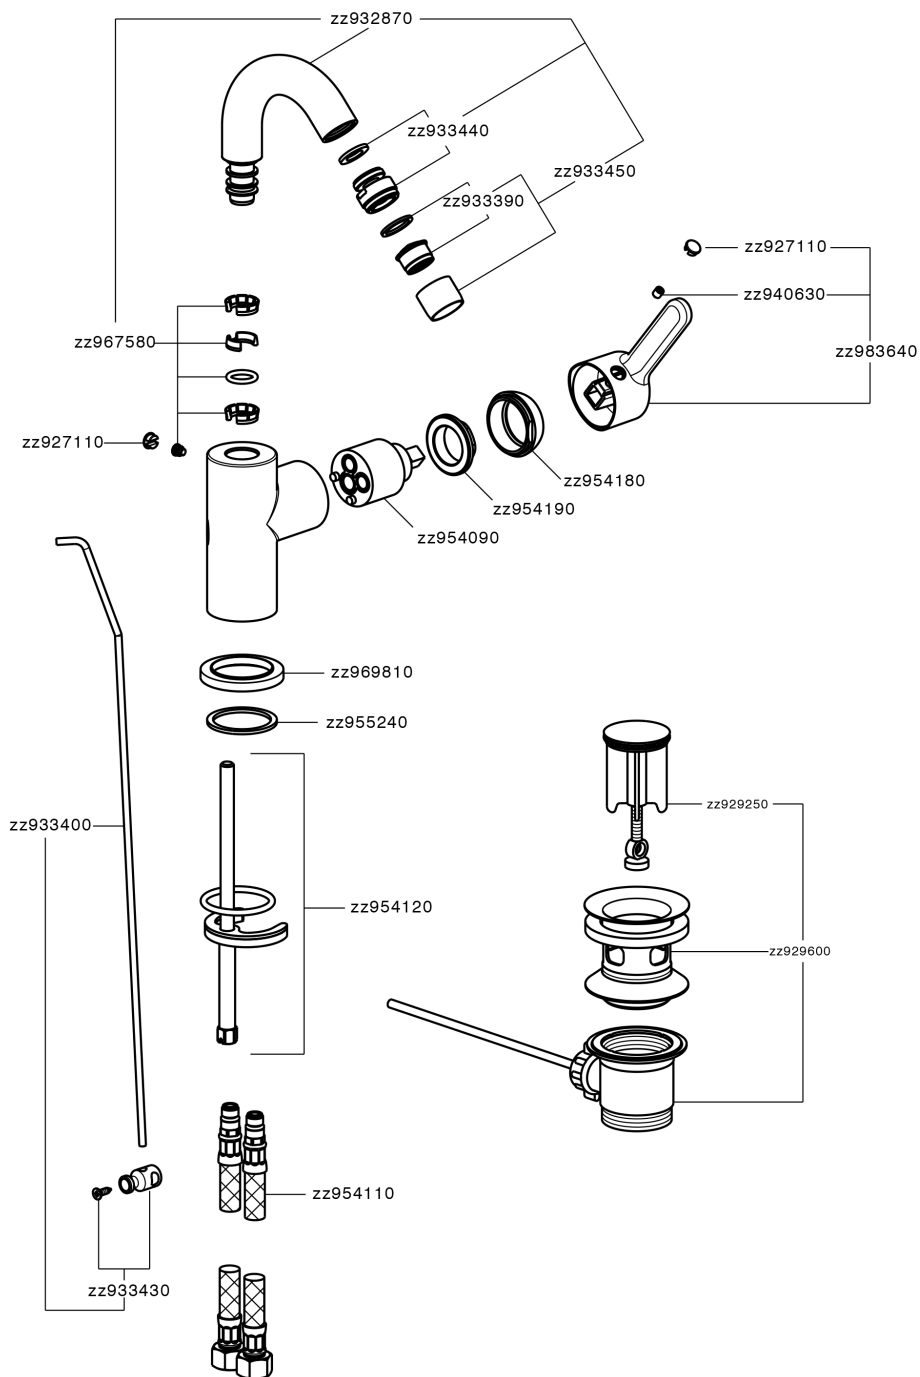

Single lever bidet mixer EnergySave H2_H2002555

H2002555

<https://en.huberitalia.com/single-lever-bidet-mixer-energysave-h2-h2002555>

2026-06-26