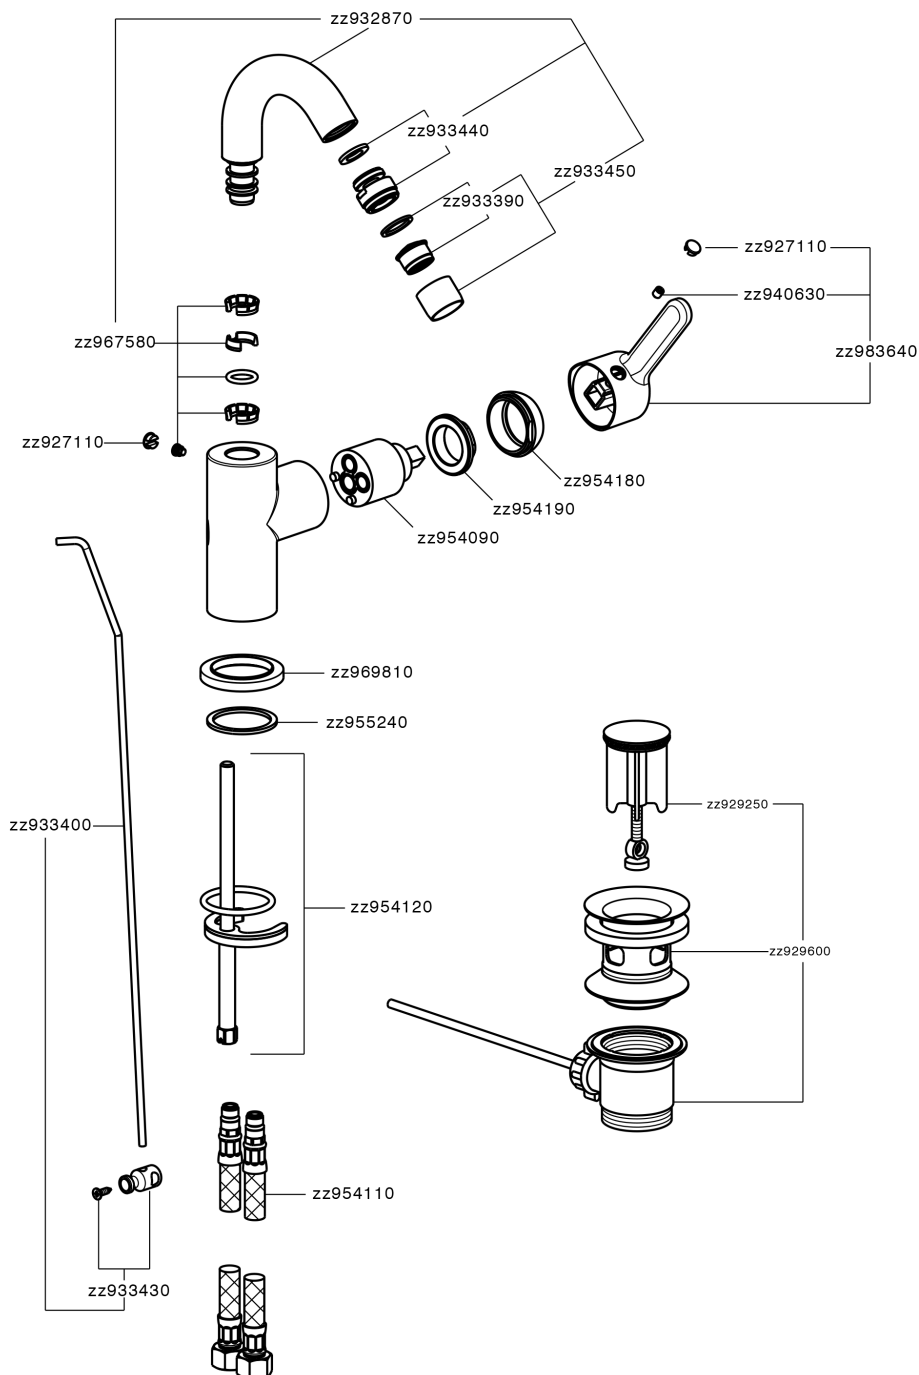

Single lever bidet mixer EnergySave H2_H2002555

MODEL **H2002555**

Single lever bidet mixer EnergySave, swivel spout, with 1"1/4 automatic pop-up waste, G.3/8" stainless steel flexible hose

AVAILABLE FINISHINGS

CHARACTERISTICS

Cartridge Spare Parts **ZZ95409000**

35 mm Cartridge

EcoStop

EcoStop feature limits water flow to approximately 50% of maximum output with one point of resistance on setting. Push slightly past the middle stop only when full water output is required. This will save water up to 50%.

EnergySave

Thanks to the EnergySave device, only cold water will be drawn if the lever is operated in the central position, so that the water heater will not be engaged and no hot water wasted, leading to considerable savings in energy and costs. The temperature can be adjusted by rotating the lever to the left, until the desired temperature is reached.

Single lever bidet mixer EnergySave H2_H2002555

H2002555

<https://en.huberitalia.com/single-lever-bidet-mixer-energysave-h2-h2002555>

2026-05-16