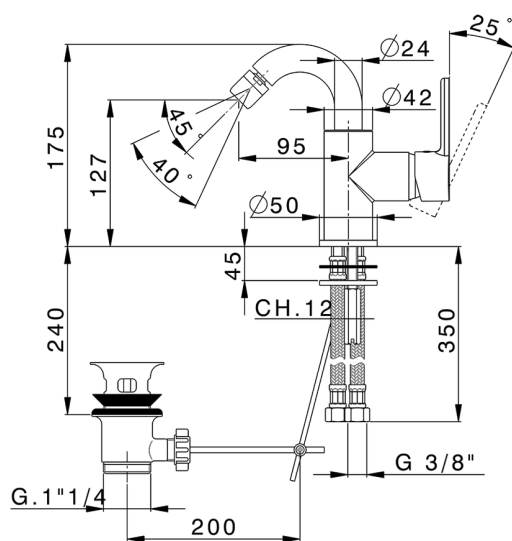

## Single lever bidet mixer EnergySave H2\_H2002555

MODEL **H2002555**

Single lever bidet mixer EnergySave, swivel spout, with 1"1/4 automatic pop-up waste, G.3/8" stainless steel flexible hose

AVAILABLE FINISHINGS

CHARACTERISTICS

Cartridge Spare Parts **ZZ95409000**

**35 mm Cartridge**

### EcoStop

EcoStop feature limits water flow to approximately 50% of maximum output with one point of resistance on setting. Push slightly past the middle stop only when full water output is required. This will save water up to 50%.

### EnergySave

Thanks to the EnergySave device, only cold water will be drawn if the lever is operated in the central position, so that the water heater will not be engaged and no hot water wasted, leading to considerable savings in energy and costs. The temperature can be adjusted by rotating the lever to the left, until the desired temperature is reached.