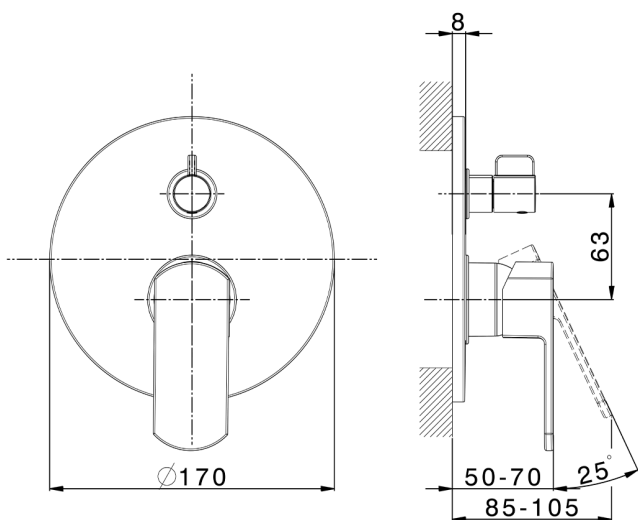

Exposed part for concealed 2-outlet mixer DADO_DD002300

MODEL **DD002300**

Exposed part for concealed 2-outlet mixer, 2-Way rotating diverter, without concealed part, for item Easy-Box ZB000230

AVAILABLE FINISHINGS

- **21** 21 Chrome
- **2B** 2B Polished Nickel
- **2F** 2F Brushed Nickel
- **40** 40 Matt Black
- **4Q** 4Q Matt White

CHARACTERISTICS

Installation **Concealed**
Required concealed parts **ZB000230**