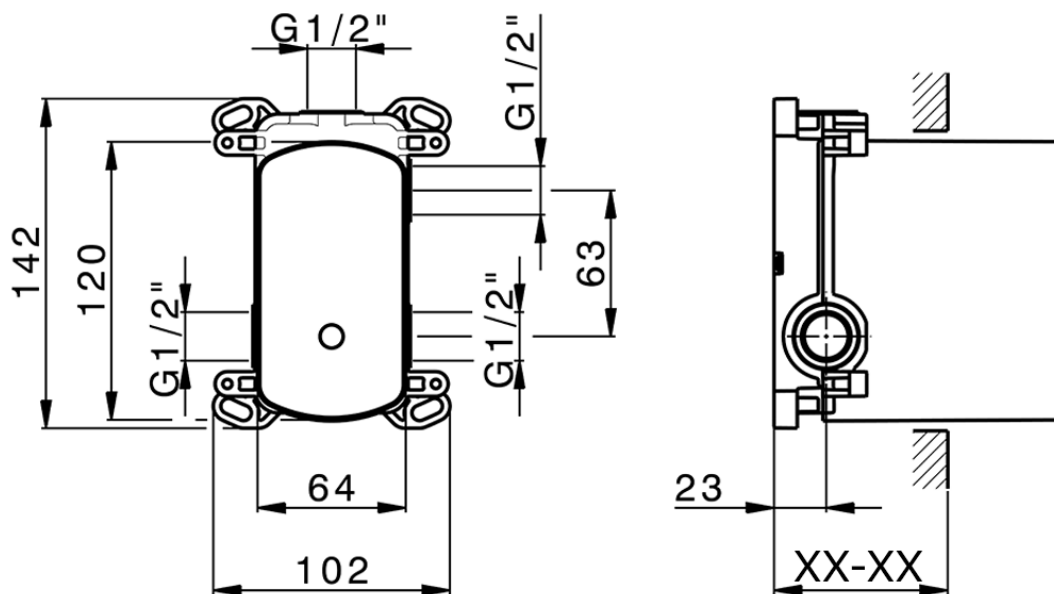

Exposed part for concealed 2-outlet mixer DADO_DD002300

DD002300

<https://en.huberitalia.com/exposed-part-for-concealed-2-outlet-mixer-dado-dd002300>

Piastra/Plate/Plaque/Platte/Placa

2-3mm: XX 65-85

10mm: XX 60-80