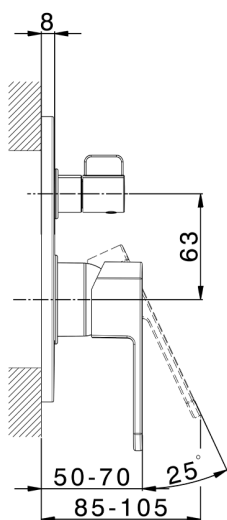

## Exposed part for concealed 2-outlet mixer DADO\_DD002300

MODEL **DD002300**

Exposed part for concealed 2-outlet mixer, 2-Way rotating diverter, without concealed part, for item Easy-Box ZB000230

## Concealed single lever bath-shower mixer Easy-Box CONCEALED\_ZB000230

MODEL **ZB000230**

Concealed single lever bath-shower mixer Easy-Box, 2-Way rotating diverter, without trim kit, with protection guard box

AVAILABLE FINISHINGS

**04** 04 Without finishing

CHARACTERISTICS

Installation	<b>Concealed</b>
Cartridge Spare Parts	<b>ZZ92909000</b>
<b>35 mm Cartridge</b>	
Concealed	<b>1</b>

Piastra/Plate/Plaque/Platte/Placa

2-3mm: XX 65-85

10mm: XX 60-80

2026-04-08