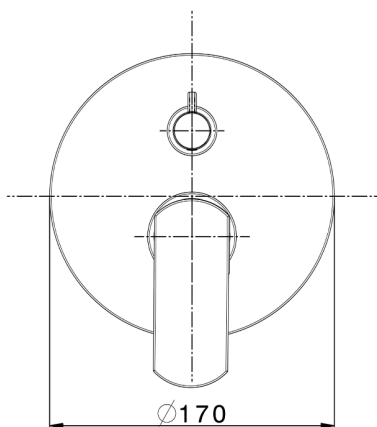

Exposed part for concealed 2-outlet mixer DADO_DD002300

MODEL **DD002300**

Exposed part for concealed 2-outlet mixer, 2-Way rotating diverter, without concealed part, for item Easy-Box ZB000230

AVAILABLE FINISHINGS

- **21** 21 Chrome
- **2B** 2B Polished Nickel
- **2F** 2F Brushed Nickel
- **40** 40 Matt Black
- **4Q** 4Q Matt White

CHARACTERISTICS

Installation **Concealed**
Required concealed parts **ZB000230**