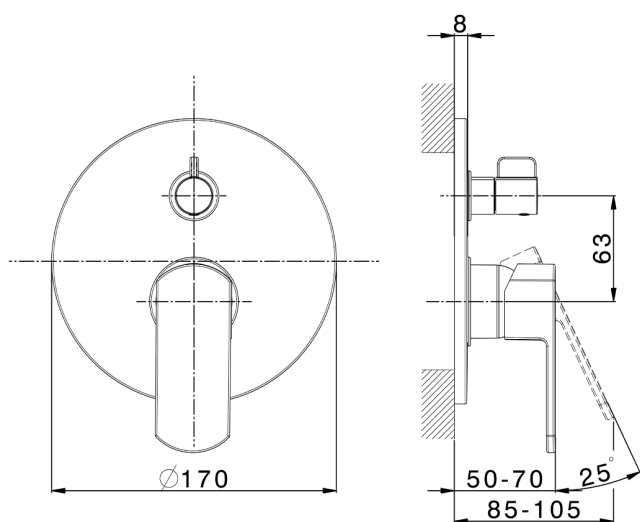

Exposed part for concealed 2-outlet mixer DADO_DD002300

MODEL **DD002300**

Exposed part for concealed 2-outlet mixer, 2-Way rotating diverter, without concealed part, for item Easy-Box ZB000230

AVAILABLE FINISHINGS

-  **21** 21 Chrome
-  **2B** 2B Polished Nickel
-  **2F** 2F Brushed Nickel
-  **40** 40 Matt Black
-  **4Q** 4Q Matt White

CHARACTERISTICS

Installation **Concealed**
 Required concealed parts **ZB000230**

Concealed single lever bath-shower mixer Easy-Box CONCEALED_ZB000230

MODEL **ZB000230**

Concealed single lever bath-shower mixer Easy-Box, 2-Way rotating diverter, without trim kit, with protection guard box

AVAILABLE FINISHINGS

04 04 Without finishing

CHARACTERISTICS

Installation	Concealed
Cartridge Spare Parts	ZZ92909000
35 mm Cartridge	
Concealed	1

Piastra/Plate/Plaque/Platte/Placa

2-3mm: XX 65-85

10mm: XX 60-80