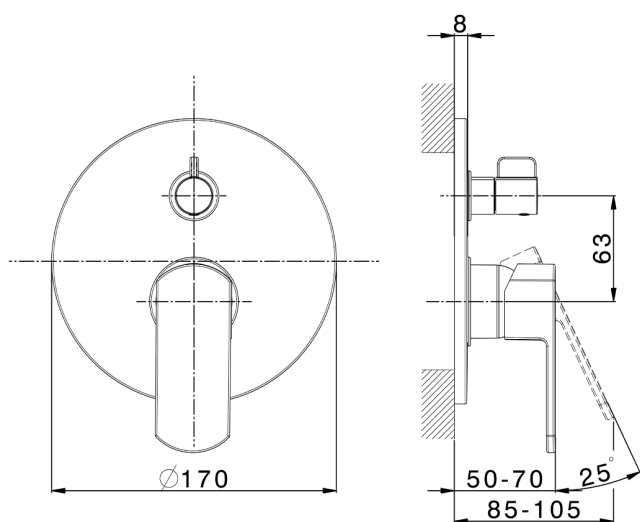

## Exposed part for concealed 2-outlet mixer DADO\_DD002300

MODEL **DD002300**

Exposed part for concealed 2-outlet mixer, 2-Way rotating diverter, without concealed part, for item Easy-Box ZB000230

## Concealed single lever bath-shower mixer Easy-Box CONCEALED\_ZB000230

MODEL **ZB000230**

Concealed single lever bath-shower mixer Easy-Box, 2-Way rotating diverter, without trim kit, with protection guard box

2-3mm: XX 65-85

10mm: XX 60-80

2026-06-26