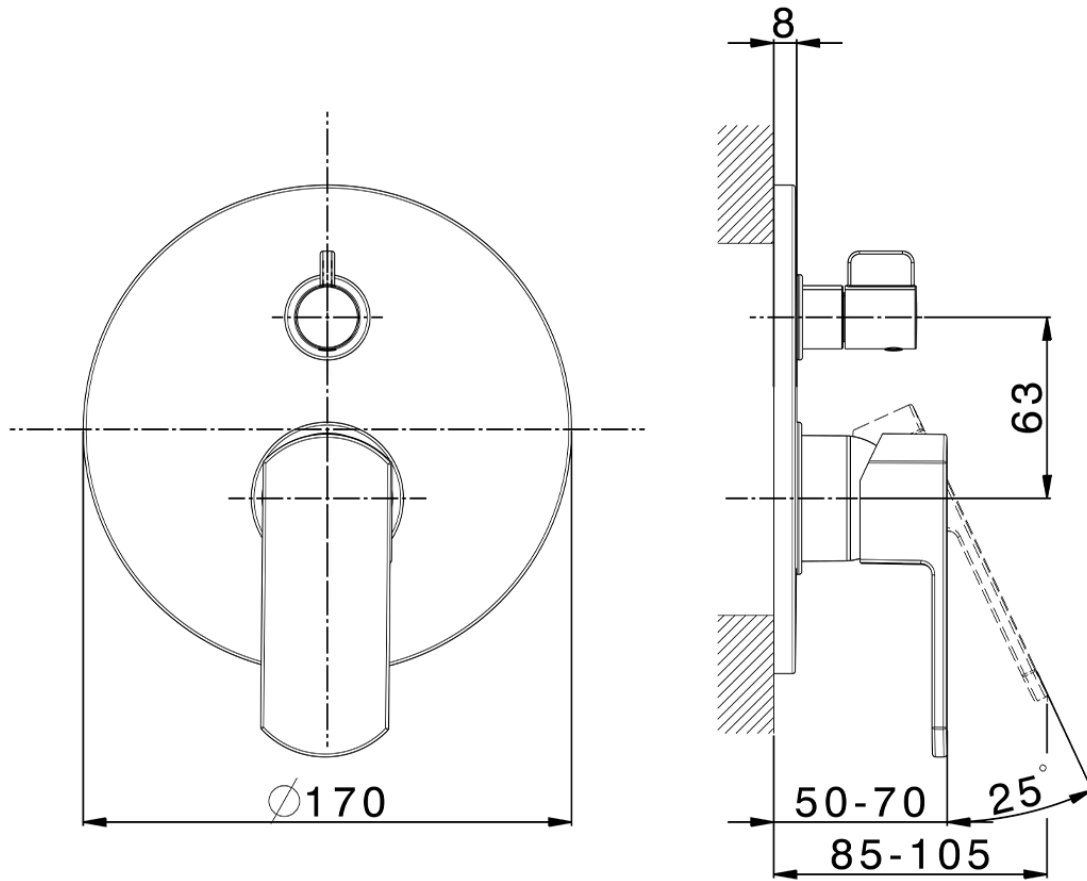

Exposed part for concealed 2-outlet mixer DADO_DD002300

DD002300

<https://en.huberitalia.com/exposed-part-for-concealed-2-outlet-mixer-dado-dd002300>

Piastra/Plate/Plaque/Platte/Placa

2-3mm: XX 65-85

10mm: XX 60-80