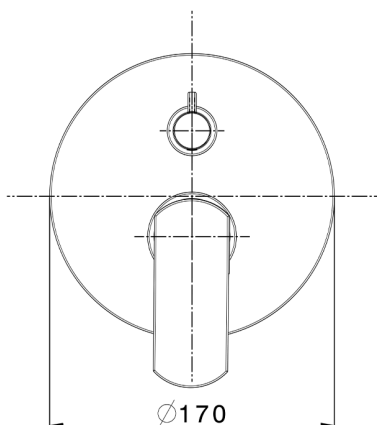

Exposed part for concealed 2-outlet mixer DADO_DD002300

MODEL **DD002300**

Exposed part for concealed 2-outlet mixer, 2-Way rotating diverter, without concealed part, for item Easy-Box ZB000230

AVAILABLE FINISHINGS

- **21** 21 Chrome
- **2B** 2B Polished Nickel
- **2F** 2F Brushed Nickel
- **40** 40 Matt Black
- **4Q** 4Q Matt White

CHARACTERISTICS

Installation **Concealed**
Required concealed parts **ZB000230**