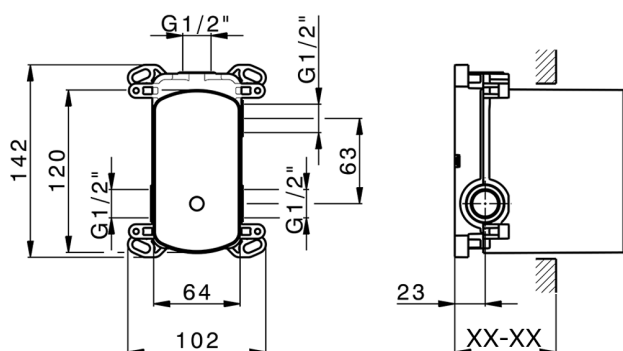

Concealed single lever bath-shower mixer Easy-Box CONCEALED_ZB000230

MODEL **ZB000230**

Concealed single lever bath-shower mixer Easy-Box, 2-Way rotating diverter, without trim kit, with protection guard box

AVAILABLE FINISHINGS

04 04 Without finishing

CHARACTERISTICS

Installation	Concealed
Cartridge Spare Parts	ZZ92909000
35 mm Cartridge	
Concealed	1

Piastra/Plate/Plaque/Platte/Placa

2-3mm: XX 65-85

10mm: XX 60-80