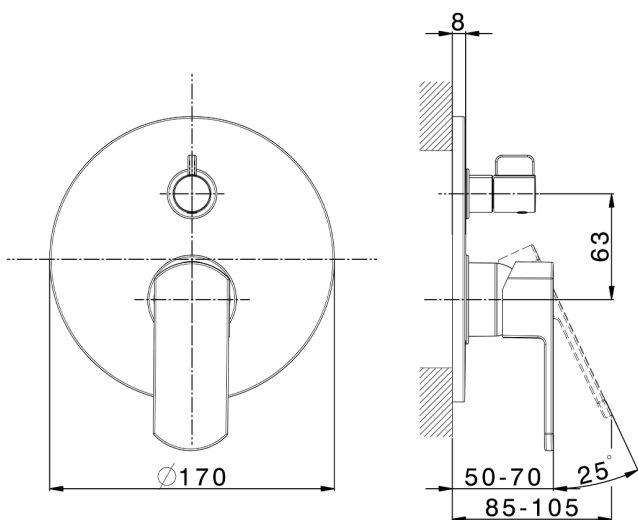

Exposed part for concealed 2-outlet mixer DADO_DD002300

MODEL **DD002300**

Exposed part for concealed 2-outlet mixer, 2-Way rotating diverter, without concealed part, for item Easy-Box ZB000230

AVAILABLE FINISHINGS

-  **21** 21 Chrome
-  **2B** 2B Polished Nickel
-  **2F** 2F Brushed Nickel
-  **40** 40 Matt Black
-  **4Q** 4Q Matt White

CHARACTERISTICS

Installation **Concealed**
 Required concealed parts **ZB000230**

Concealed single lever bath-shower mixer Easy-Box CONCEALED_ZB000230

MODEL **ZB000230**

Concealed single lever bath-shower mixer Easy-Box, 2-Way rotating diverter, without trim kit, with protection guard box

AVAILABLE FINISHINGS

04 04 Without finishing

CHARACTERISTICS

Installation	Concealed
Cartridge Spare Parts	ZZ92909000
35 mm Cartridge	
Concealed	1

Piastra/Plate/Plaque/Platte/Placa

2-3mm: XX 65-85

10mm: XX 60-80