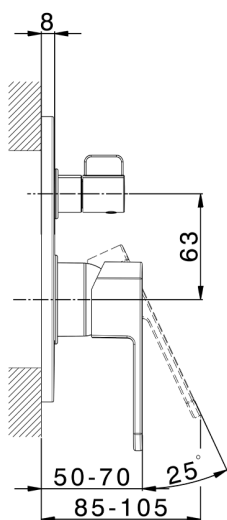

## Exposed part for concealed 2-outlet mixer DADO\_DD002300

MODEL **DD002300**

Exposed part for concealed 2-outlet mixer, 2-Way rotating diverter, without concealed part, for item Easy-Box ZB000230

## Concealed single lever bath-shower mixer Easy-Box CONCEALED\_ZB000230

MODEL **ZB000230**

Concealed single lever bath-shower mixer Easy-Box, 2-Way rotating diverter, without trim kit, with protection guard box

AVAILABLE FINISHINGS

**04** 04 Without finishing

CHARACTERISTICS

Installation	<b>Concealed</b>
Cartridge Spare Parts	<b>ZZ92909000</b>
<b>35 mm Cartridge</b>	
Concealed	<b>1</b>

Piastra/Plate/Plaque/Platte/Placa

2-3mm: XX 65-85

10mm: XX 60-80

2026-04-06