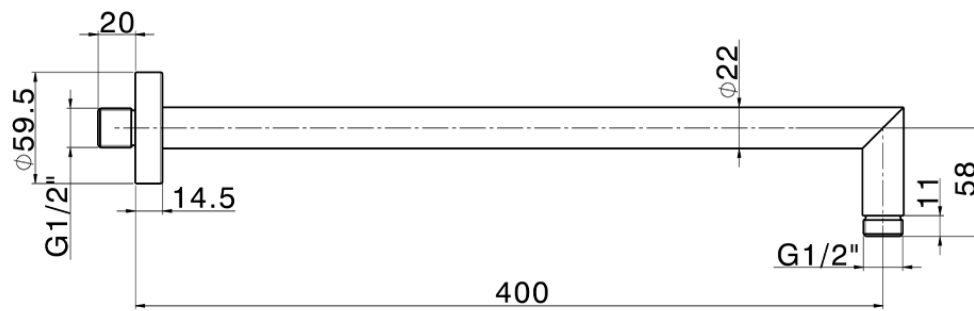

Shower arm SHOWER_SS013370

SS013370

<https://en.huberitalia.com/shower-arm-shower-ss013370>

2026-04-07