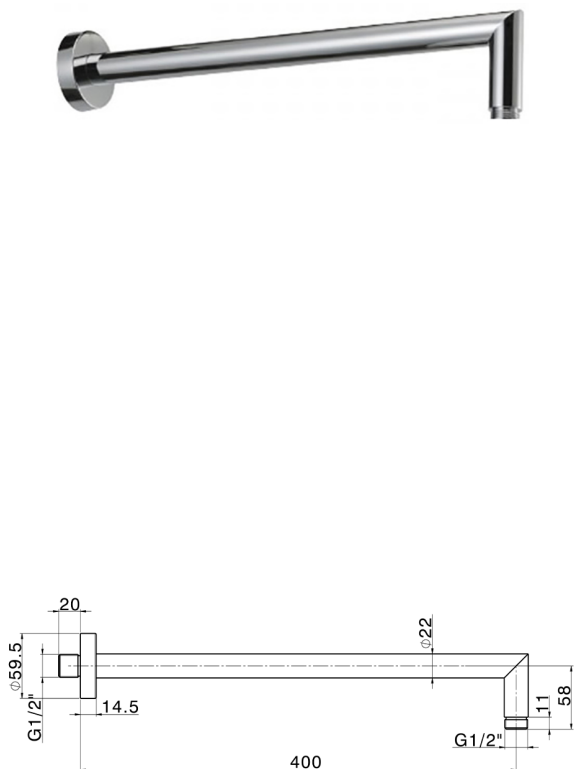

Shower arm SHOWER_SS013370

MODEL **SS013370**

Shower arm, 400 mm length D.20,5 mm, Brass

AVAILABLE FINISHINGS

- **21** 21 Chrome
- **2B** 2B Polished Nickel
- **2P** 2P Rose Gold
- **40** 40 Matt Black
- **4Q** 4Q Matt White
- **2W** 2W Brushed Gold

CHARACTERISTICS

2026-04-29