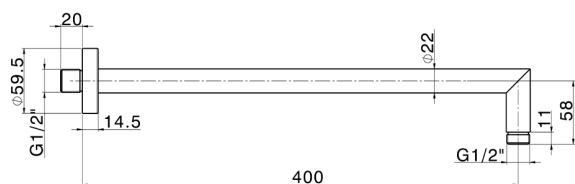

Shower arm SHOWER_SS013370

MODEL **SS013370**

Shower arm, 400 mm length D.20,5 mm, Brass

AVAILABLE FINISHINGS

-  **21** 21 Chrome
-  **2B** 2B Polished Nickel
-  **2P** 2P Rose Gold
-  **40** 40 Matt Black
-  **4Q** 4Q Matt White
-  **2W** 2W Brushed Gold