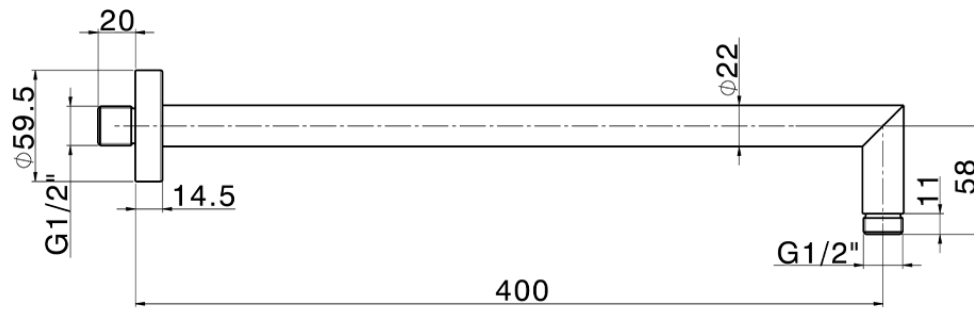

Shower arm SHOWER_SS013370

SS013370

<https://en.huberitalia.com/shower-arm-shower-ss013370>

2026-06-29