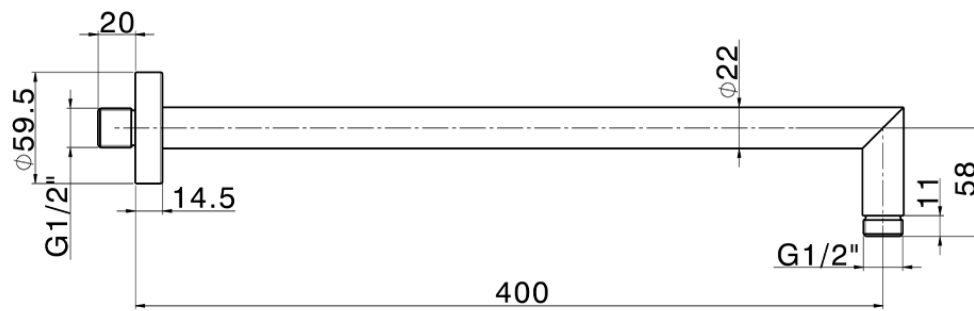

Shower arm SHOWER_SS013370

SS013370

<https://en.huberitalia.com/shower-arm-shower-ss013370>

2026-06-08