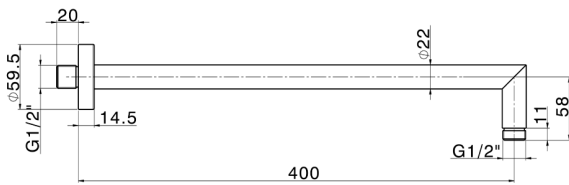

Shower arm SHOWER_SS013370

MODEL **SS013370**

Shower arm, 400 mm length D.20,5 mm, Brass

AVAILABLE FINISHINGS

- **21** 21 Chrome
- **2B** 2B Polished Nickel
- **2P** 2P Rose Gold
- **40** 40 Matt Black
- **4Q** 4Q Matt White
- **2W** 2W Brushed Gold

CHARACTERISTICS

2026-04-30