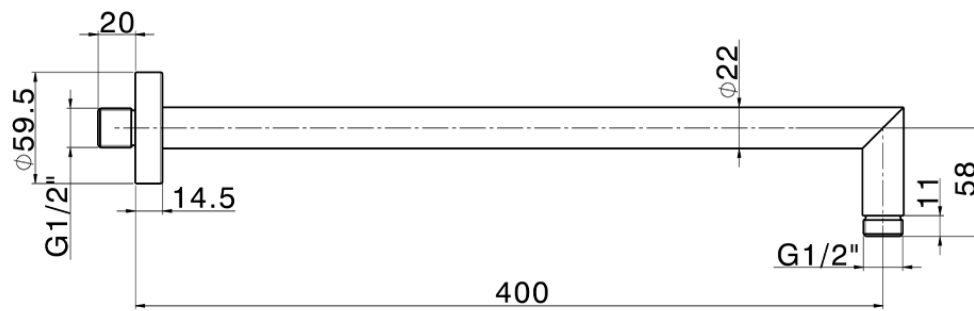

Shower arm SHOWER_SS013370

SS013370

<https://en.huberitalia.com/shower-arm-shower-ss013370>

2026-04-30