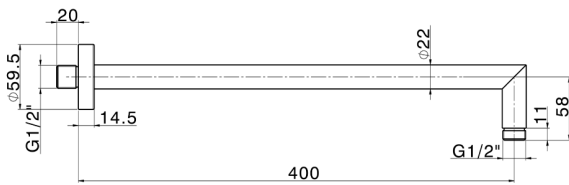

Shower arm SHOWER_SS013370

MODEL **SS013370**

Shower arm, 400 mm length D.20,5 mm, Brass

AVAILABLE FINISHINGS

-  **21** 21 Chrome
-  **2B** 2B Polished Nickel
-  **2P** 2P Rose Gold
-  **40** 40 Matt Black
-  **4Q** 4Q Matt White
-  **2W** 2W Brushed Gold