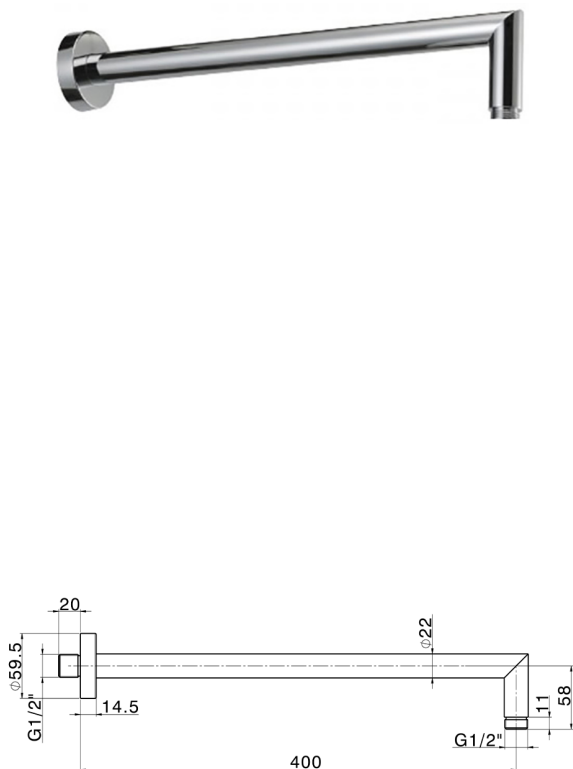

Shower arm SHOWER_SS013370

MODEL **SS013370**

Shower arm, 400 mm length D.20,5 mm, Brass

AVAILABLE FINISHINGS

- **21** 21 Chrome
- **2B** 2B Polished Nickel
- **2P** 2P Rose Gold
- **40** 40 Matt Black
- **4Q** 4Q Matt White
- **2W** 2W Brushed Gold

CHARACTERISTICS

2026-05-19