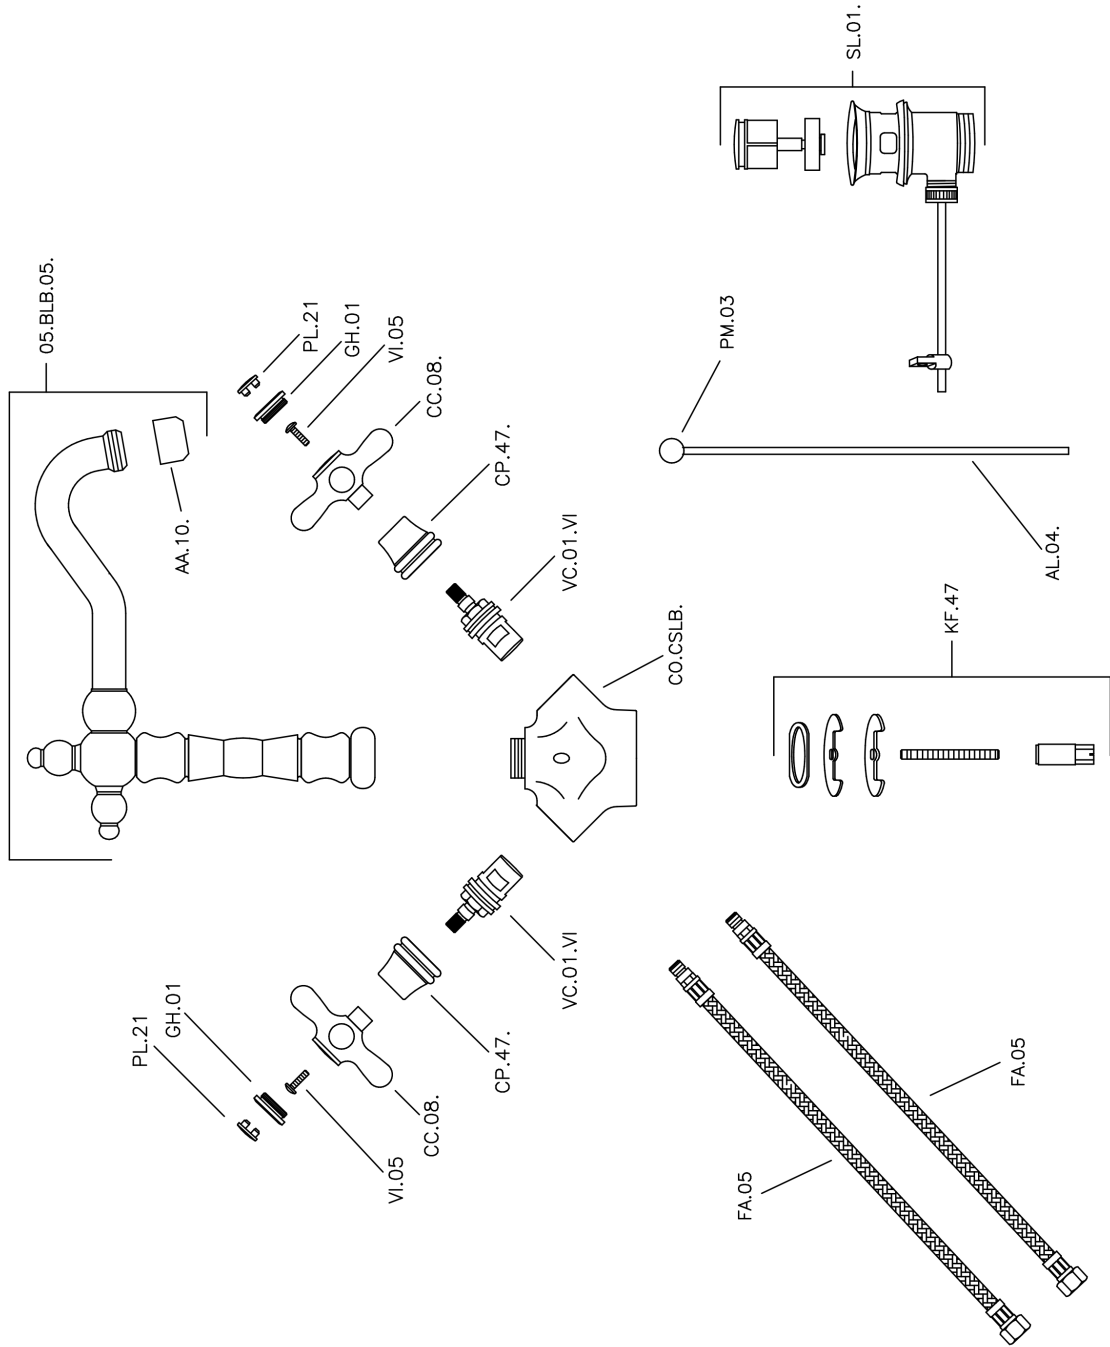

Washbasin mixer CROISSETTE_CS000520

CS000520

<https://en.huberitalia.com/washbasin-mixer-croisette-cs000520>

2024-12-19