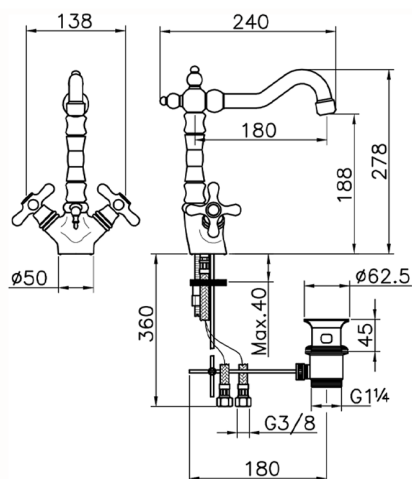

Washbasin mixer CROISSETTE_CS000520

MODEL **CS000520**

Washbasin mixer, with 1"1/4 automatic pop-up waste, swivel spout, G.3/8" stainless steel flexible hoses

AVAILABLE FINISHINGS

-  **21** 21 Chrome
-  **27** 27 Old Bronze
-  **2G** 2G Antique Gold
-  **2W** 2W Brushed Gold