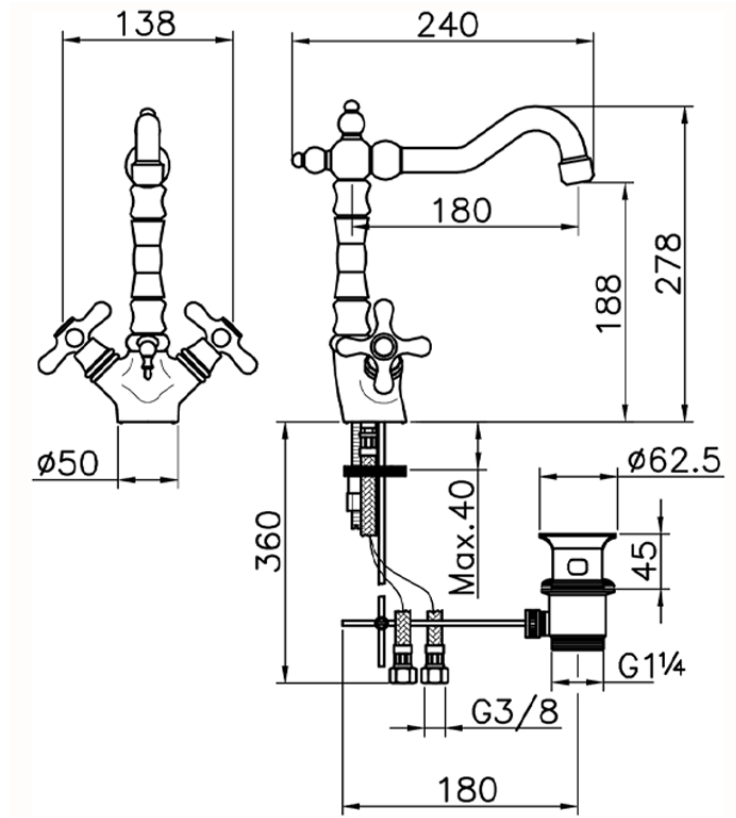

Washbasin mixer CROISSETTE_CS000520

CS000520

<https://en.huberitalia.com/washbasin-mixer-croisette-cs000520>

2024-12-18