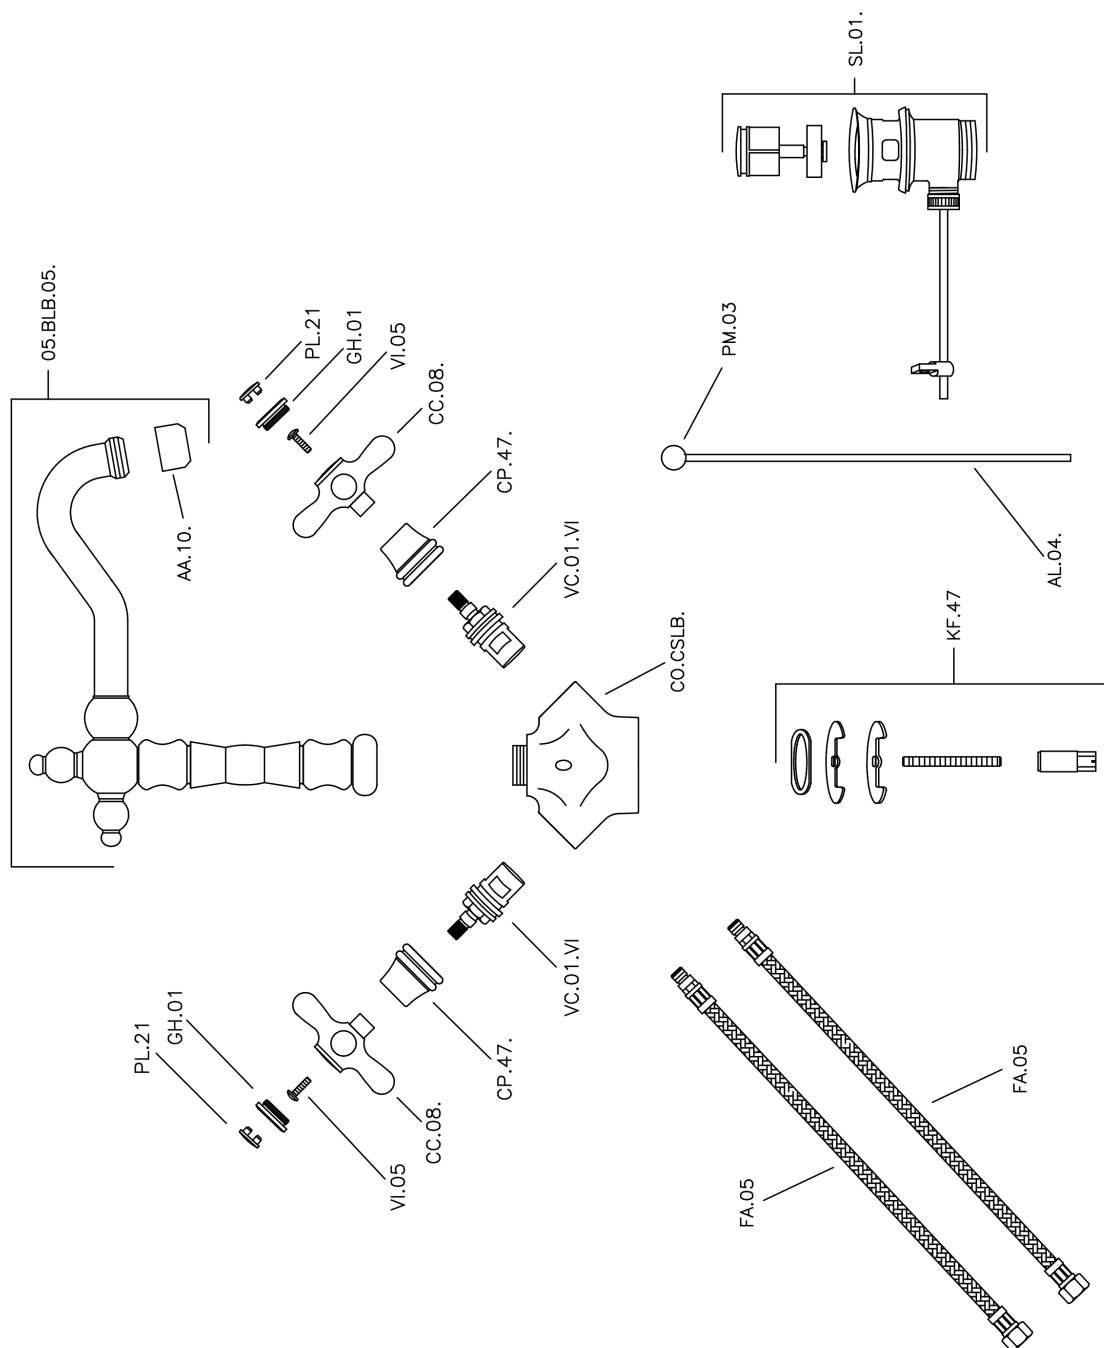

## Washbasin mixer CROISSETTE\_CS000520

CS000520

<https://en.huberitalia.com/washbasin-mixer-croisette-cs000520>

2024-12-18