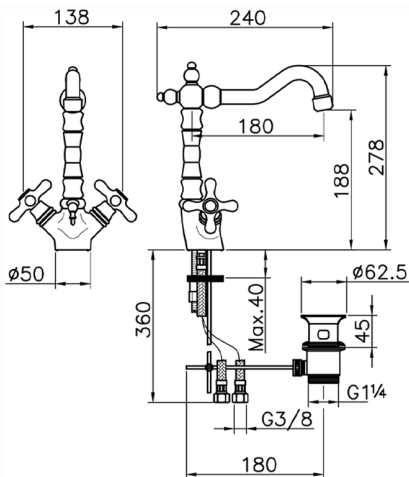

Washbasin mixer CROISSETTE_CS000520

MODEL **CS000520**

Washbasin mixer, with 1"1/4 automatic pop-up waste, swivel spout, G.3/8" stainless steel flexible hoses

AVAILABLE FINISHINGS

-  **21** 21 Chrome
-  **27** 27 Old Bronze
-  **2G** 2G Antique Gold
-  **2W** 2W Brushed Gold

CHARACTERISTICS

Washbasin mixer CROISSETTE_CS000520

CS000520

<https://en.huberitalia.com/washbasin-mixer-croisette-cs000520>

2024-12-18