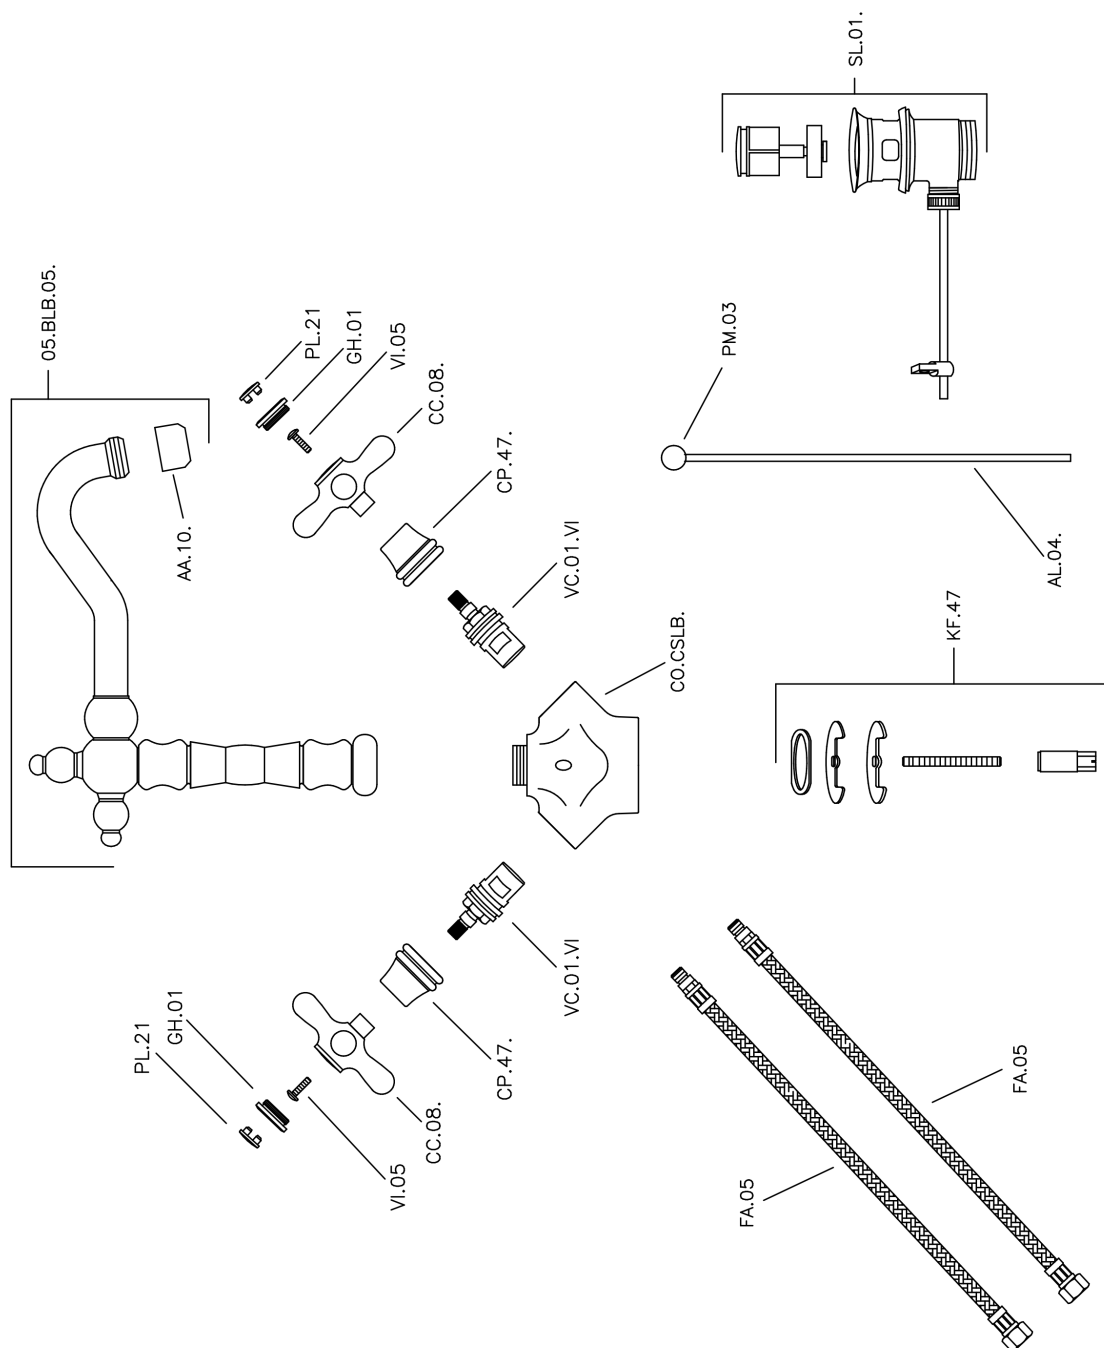

Washbasin mixer CROISSETTE_CS000520

MODEL **CS000520**

Washbasin mixer, with 1"1/4 automatic pop-up waste, swivel spout, G.3/8" stainless steel flexible hoses

AVAILABLE FINISHINGS

-  **21** 21 Chrome
-  **27** 27 Old Bronze
-  **2G** 2G Antique Gold
-  **2W** 2W Brushed Gold

CHARACTERISTICS

Washbasin mixer CROISSETTE_CS000520

CS000520

<https://en.huberitalia.com/washbasin-mixer-croisette-cs000520>

2024-12-18