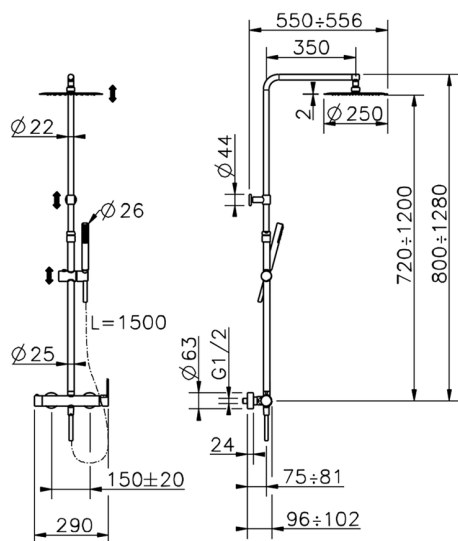

2-function single lever shower set COLUMNS_H2004032

MODEL **H2004032**

2-function single lever shower set, 2-outlet deviator, adjustable riser column, sliding shower bracket, ABS D.26 mm minimalistic one spray handheld shower, 250 mm round showerhead 2 mm thick INOX, 150 cm smooth SILVERFLEX Flexible Hose

AVAILABLE FINISHINGS

21 21 Chrome

CHARACTERISTICS

Cartridge Spare Parts **ZZ95409000**

35 mm Cartridge

2024-11-15