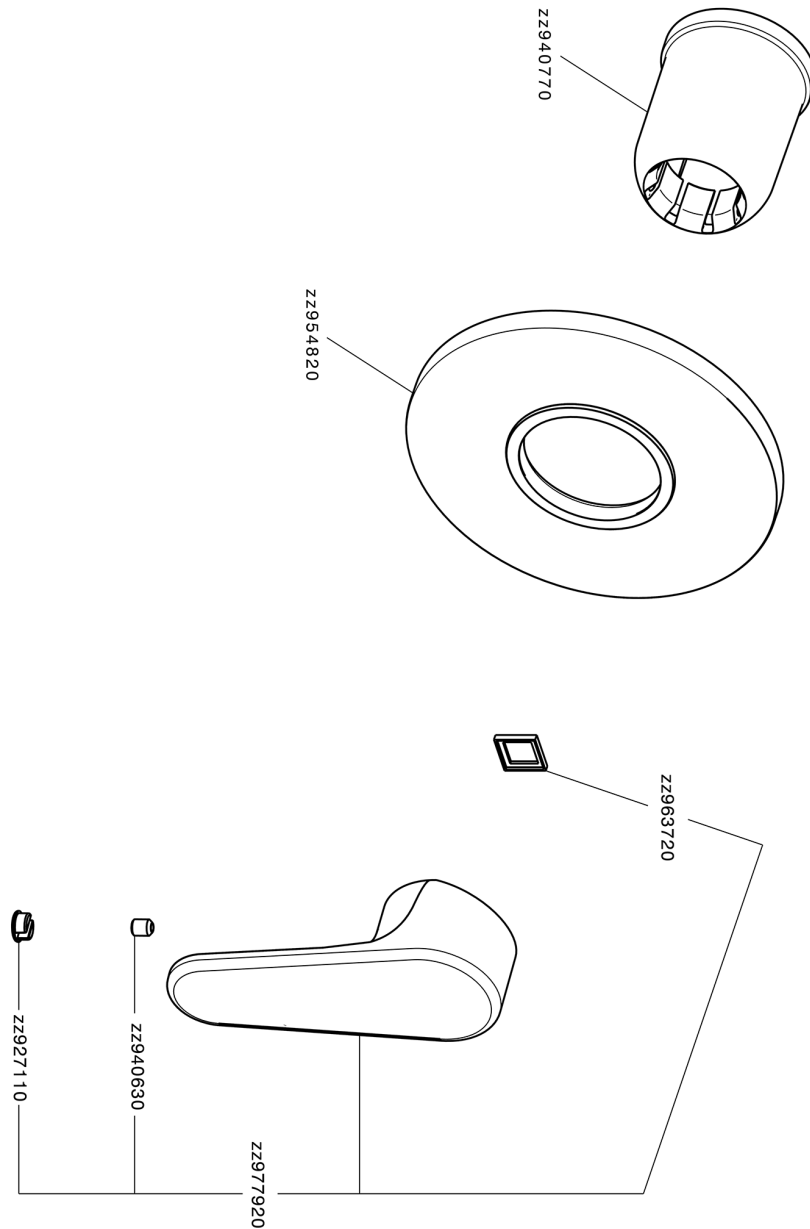

## Exposed part for concealed S.L. shower valve H3\_AH003000

AH003000

<https://en.huberitalia.com/exposed-part-for-concealed-s-l-shower-valve-h3-ah003000>

Concealed single lever shower valve CONCEALED\_ZB005300

ZB005300

<https://en.huberitalia.com/concealed-single-lever-shower-valve-concealed-zb005300>

2024-11-15