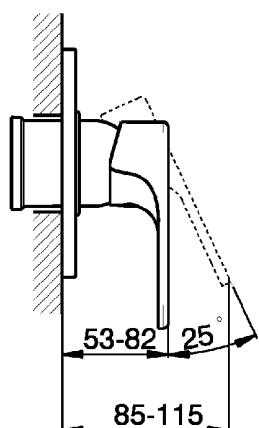

Exposed part for concealed S.L. shower valve H3_AH003000

MODEL **AH003000**

Exposed part for concealed S.L. shower valve, without concealed part, for item ZB005300

AVAILABLE FINISHINGS

-  **21** 21 Chrome
-  **2F** 2F Brushed Nickel
-  **40** 40 Matt Black

CHARACTERISTICS

Installation **Concealed**

Required concealed parts **ZB005300**

Exposed part for concealed S.L. shower valve H3_AH003000

AH003000

<https://en.huberitalia.com/exposed-part-for-concealed-s-l-shower-valve-h3-ah003000>

Concealed single lever shower valve CONCEALED_ZB005300

MODEL **ZB005300**

Concealed single lever shower valve, 1/2" Concealed shower mixer, without trim kit

AVAILABLE FINISHINGS

04 04 Without finishing

CHARACTERISTICS

Installation	Concealed
Cartridge Spare Parts	ZZ94035000
35 mm Cartridge	
Concealed	1

Piastra/Plate/Plaque/Platte/Placa
 2-3mm: XX 27-47 YY 54-74
 10mm: XX 16-40 YY 43-68

2024-11-15