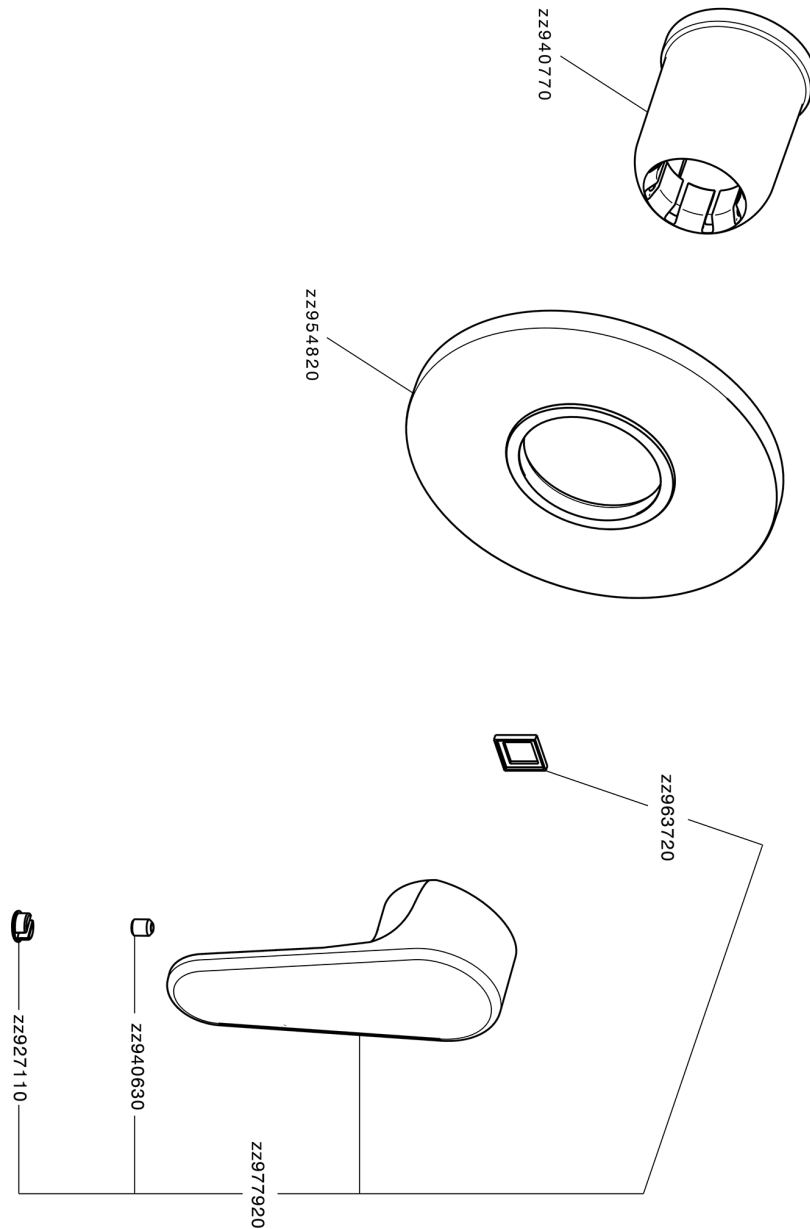

Exposed part for concealed S.L. shower valve H3_AH003000

MODEL **AH003000**

Exposed part for concealed S.L. shower valve, without concealed part, for item ZB005300

AVAILABLE FINISHINGS

-  **21** 21 Chrome
-  **2F** 2F Brushed Nickel
-  **40** 40 Matt Black

CHARACTERISTICS

Installation **Concealed**

Required concealed parts **ZB005300**

Exposed part for concealed S.L. shower valve H3_AH003000

AH003000

<https://en.huberitalia.com/exposed-part-for-concealed-s-l-shower-valve-h3-ah003000>

Concealed single lever shower valve CONCEALED_ZB005300

MODEL **ZB005300**

Concealed single lever shower valve, 1/2" Concealed shower mixer, without trim kit

AVAILABLE FINISHINGS

04 04 Without finishing

CHARACTERISTICS

Installation	Concealed
Cartridge Spare Parts	ZZ94035000
35 mm Cartridge	
Concealed	1

Piastra/Plate/Plaque/Platte/Placa
 2-3mm: XX 27-47 YY 54-74
 10mm: XX 16-40 YY 43-68

2024-11-15