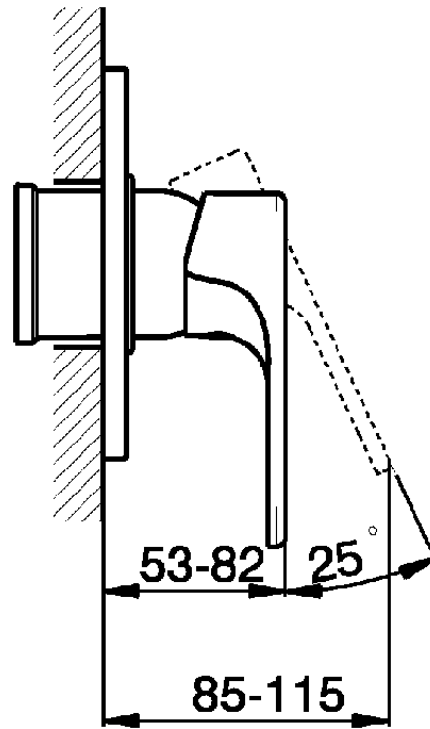

Exposed part for concealed S.L. shower valve H3_AH003000

AH003000

<https://en.huberitalia.com/exposed-part-for-concealed-s-l-shower-valve-h3-ah003000>

Piastra/Plate/Plaque/Platte/Placa

2-3mm: XX 27-47 YY 54-74

10mm: XX 16-40 YY 43-68

ZB005300

<https://en.huberitalia.com/concealed-single-lever-shower-valve-concealed-zb005300>

2024-11-15