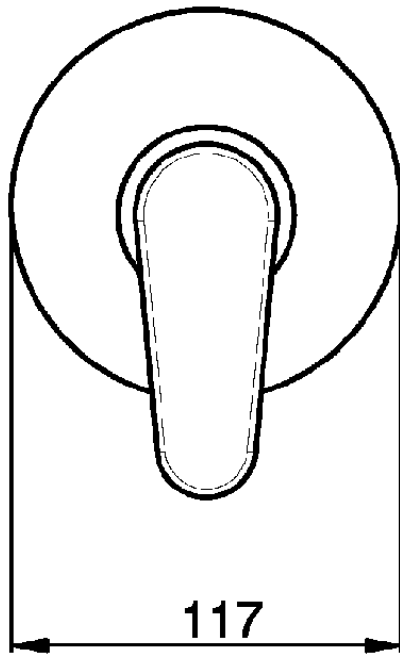

Exposed part for concealed S.L. shower valve H3_AH003000

AH003000

<https://en.huberitalia.com/exposed-part-for-concealed-s-l-shower-valve-h3-ah003000>

Piastra/Plate/Plaque/Platte/Placa

2-3mm: XX 27-47 YY 54-74

10mm: XX 16-40 YY 43-68

ZB005300

<https://en.huberitalia.com/concealed-single-lever-shower-valve-concealed-zb005300>

2024-11-15