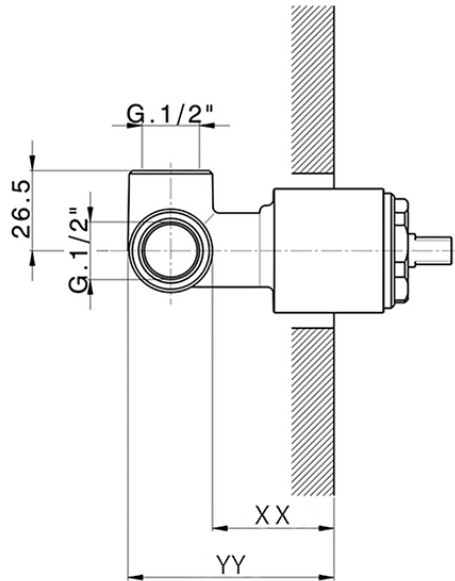

Exposed part for concealed S.L. shower valve H3_AH003000

AH003000

<https://en.huberitalia.com/exposed-part-for-concealed-s-l-shower-valve-h3-ah003000>

Piastra/Plate/Plaque/Platte/Placa

2-3mm: XX 27-47 YY 54-74

10mm: XX 16-40 YY 43-68

ZB005300

<https://en.huberitalia.com/concealed-single-lever-shower-valve-concealed-zb005300>

2024-11-15