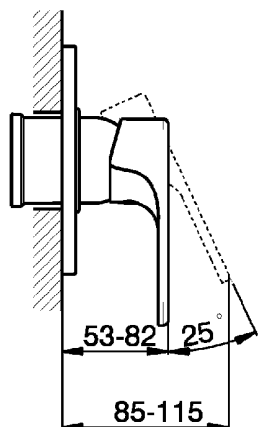

Exposed part for concealed S.L. shower valve H3_AH003000

MODEL **AH003000**

Exposed part for concealed S.L. shower valve, without concealed part, for item ZB005300

AVAILABLE FINISHINGS

-  **21** 21 Chrome
-  **2F** 2F Brushed Nickel
-  **40** 40 Matt Black

CHARACTERISTICS

Installation **Concealed**

Required concealed parts **ZB005300**

Exposed part for concealed S.L. shower valve H3_AH003000

AH003000

<https://en.huberitalia.com/exposed-part-for-concealed-s-l-shower-valve-h3-ah003000>

Concealed single lever shower valve CONCEALED_ZB005300

MODEL **ZB005300**

Concealed single lever shower valve, 1/2" Concealed shower mixer, without trim kit

AVAILABLE FINISHINGS

CHARACTERISTICS

Installation	Concealed
Cartridge Spare Parts	ZZ94035000
35 mm Cartridge	
Concealed	1

Piastra/Plate/Plaque/Platte/Placa
 2-3mm: XX 27-47 YY 54-74
 10mm: XX 16-40 YY 43-68

2024-11-15