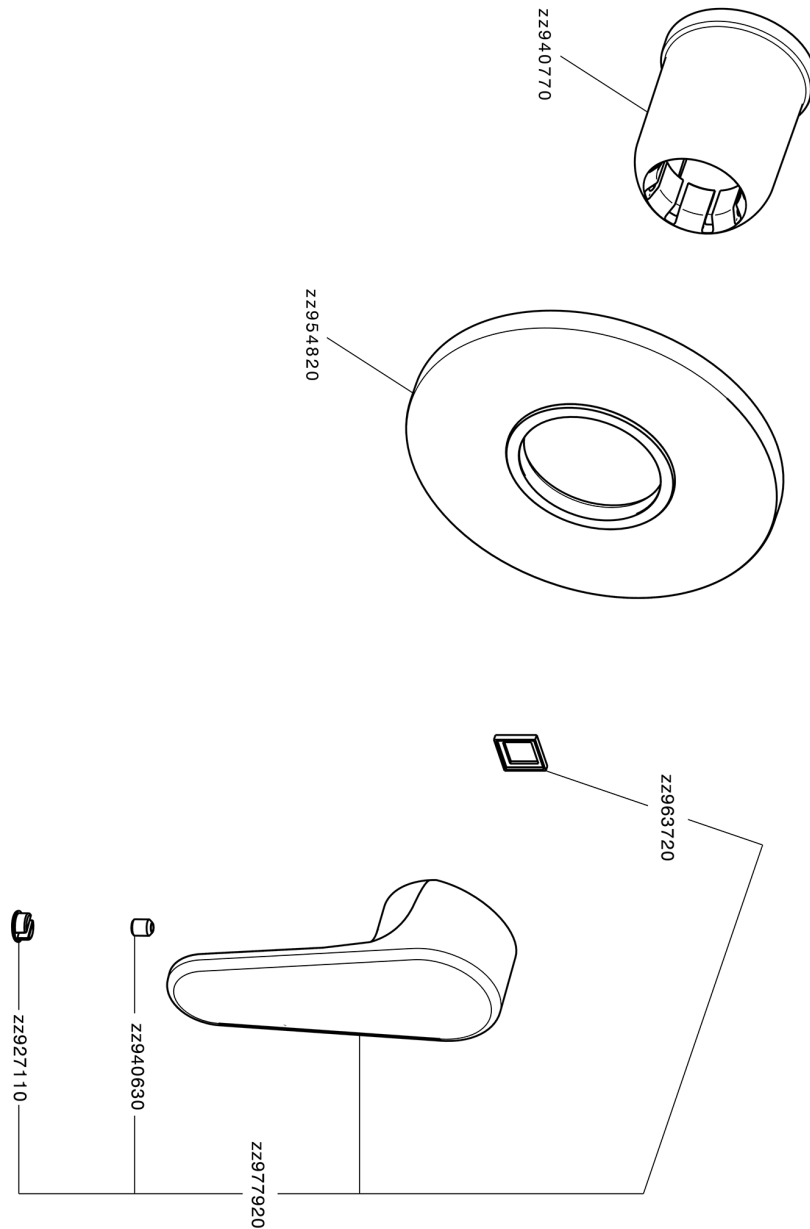

Exposed part for concealed S.L. shower valve H3_AH003000

MODEL **AH003000**

Exposed part for concealed S.L. shower valve, without concealed part, for item ZB005300

AVAILABLE FINISHINGS

-  **21** 21 Chrome
-  **2F** 2F Brushed Nickel
-  **40** 40 Matt Black

CHARACTERISTICS

Installation **Concealed**

Required concealed parts **ZB005300**

Exposed part for concealed S.L. shower valve H3_AH003000

AH003000

<https://en.huberitalia.com/exposed-part-for-concealed-s-l-shower-valve-h3-ah003000>

Concealed single lever shower valve CONCEALED_ZB005300

MODEL **ZB005300**

Concealed single lever shower valve, 1/2" Concealed shower mixer, without trim kit

AVAILABLE FINISHINGS

CHARACTERISTICS

Installation	Concealed
Cartridge Spare Parts	ZZ94035000
35 mm Cartridge	
Concealed	1

Piastra/Plate/Plaque/Platte/Placa
 2-3mm: XX 27-47 YY 54-74
 10mm: XX 16-40 YY 43-68

2024-11-15