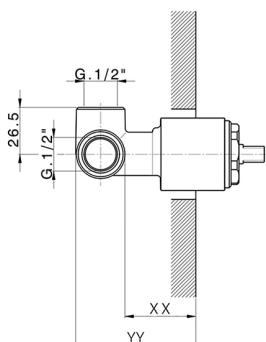

Concealed single lever shower valve CONCEALED_ZB005300

MODEL **ZB005300**

Concealed single lever shower valve, 1/2" Concealed shower mixer, without trim kit

AVAILABLE FINISHINGS

CHARACTERISTICS

Installation	Concealed
Cartridge Spare Parts	ZZ94035000
35 mm Cartridge	
Concealed	1

Piastra/Plate/Plaque/Platte/Placa
 2-3mm: XX 27-47 YY 54-74
 10mm: XX 16-40 YY 43-68

2024-11-15