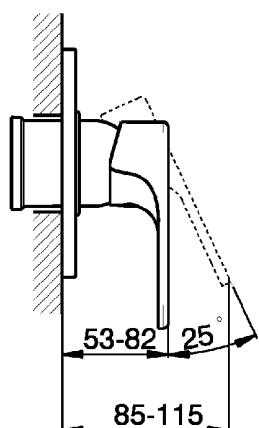

Exposed part for concealed S.L. shower valve H3_AH003000

MODEL **AH003000**

Exposed part for concealed S.L. shower valve, without concealed part, for item ZB005300

AVAILABLE FINISHINGS

-  **21** 21 Chrome
-  **2F** 2F Brushed Nickel
-  **40** 40 Matt Black

CHARACTERISTICS

Installation **Concealed**

Required concealed parts **ZB005300**

Exposed part for concealed S.L. shower valve H3_AH003000

AH003000

<https://en.huberitalia.com/exposed-part-for-concealed-s-l-shower-valve-h3-ah003000>

Concealed single lever shower valve CONCEALED_ZB005300

MODEL **ZB005300**

Concealed single lever shower valve, 1/2" Concealed shower mixer, without trim kit

AVAILABLE FINISHINGS

CHARACTERISTICS

Installation	Concealed
Cartridge Spare Parts	ZZ94035000
35 mm Cartridge	
Concealed	1

Piastra/Plate/Plaque/Platte/Placa
 2-3mm: XX 27-47 YY 54-74
 10mm: XX 16-40 YY 43-68

2024-11-15