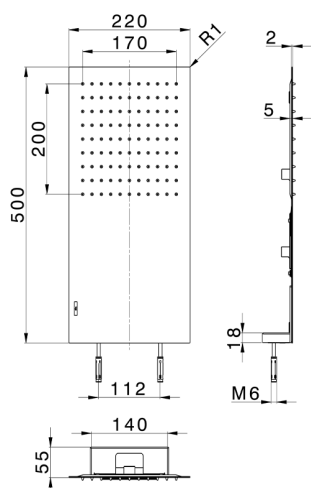

500x220 mm wall-mounted showerhead ZEN_ZS122120

MODEL **ZS122120**

500x220 mm wall-mounted showerhead, rain function, with patented safety valve, Stainless Steel AISI 304

AVAILABLE FINISHINGS

- **40** 40 Matt Black
- **4Q** 4Q Matt White
- **D1** D1 Brushed Inox
- **D2** D2 Polished Inox

CHARACTERISTICS

2024-11-15