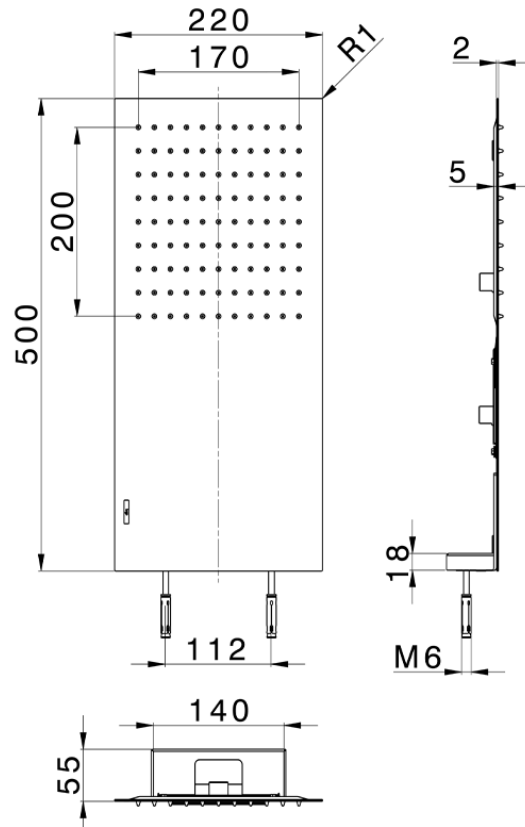

500x220 mm wall-mounted showerhead ZEN_ZS122120

ZS122120

<https://en.huberitalia.com/500x220-mm-wall-mounted-showerhead-zen-zs122120>

2024-11-15