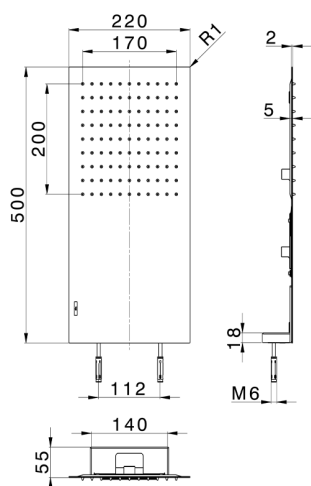

500x220 mm wall-mounted showerhead ZEN_ZS122120

MODEL **ZS122120**

500x220 mm wall-mounted showerhead, rain function, with patented safety valve, Stainless Steel AISI 304

AVAILABLE FINISHINGS

- **40** 40 Matt Black
- **4Q** 4Q Matt White
- **D1** D1 Brushed Inox
- **D2** D2 Polished Inox

CHARACTERISTICS

2024-11-15