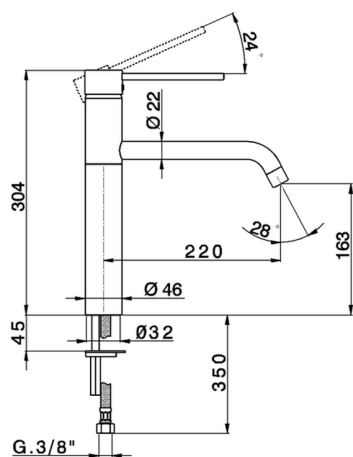

Single lever sink mixer KITCHEN_LL400580

MODEL **LL400580**

Single lever sink mixer, swivel spout, G.3/8" stainless steel flexible hoses

AVAILABLE FINISHINGS

21 21 Chrome

CHARACTERISTICS

Cartridge Spare Parts **ZZ93196000**

38 mm Cartridge

2024-12-21