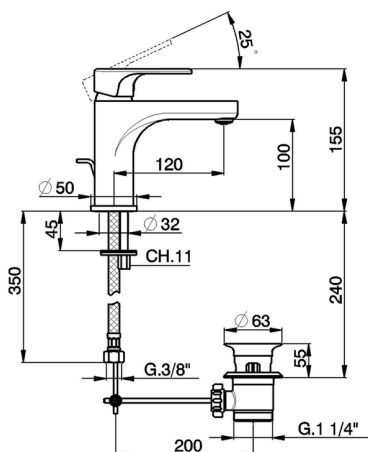

Single lever washbasin mixer " large " EnergySave H3_AH000495

MODEL **AH000495**

Single lever washbasin mixer " large " EnergySave, with 1"1/4 automatic pop up waste, G.3/8" stainless steel flexible hoses

AVAILABLE FINISHINGS

-  **21** 21 Chrome
-  **2F** 2F Brushed Nickel
-  **40** 40 Matt Black

CHARACTERISTICS

Cartridge Spare Parts **ZZ96800000**

35 mm Cartridge

EcoStop

EcoStop feature limits water flow to approximately 50% of maximum output with one point of resistance on setting. Push slightly past the middle stop only when full water output is required. This will save water up to 50%.

EnergySave

Thanks to the EnergySave device, only cold water will be drawn if the lever is operated in the central position, so that the water heater will not be engaged and no hot water wasted, leading to considerable savings in energy and costs. The temperature can be adjusted by rotating the lever to the left, until the desired temperature is reached.