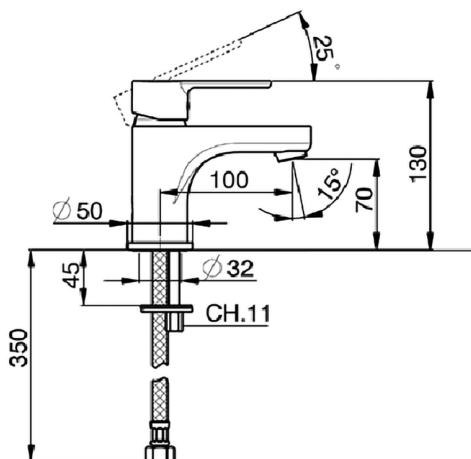

## Single lever washbasin mixer EnergySave H2\_H2000545

MODEL **H2000545**

Single lever washbasin mixer EnergySave, without automatic pop-up waste, G.3/8" stainless steel flexible hoses

AVAILABLE FINISHINGS

CHARACTERISTICS

Cartridge Spare Parts **ZZ96800000**

**35 mm Cartridge**

### EcoStop

EcoStop feature limits water flow to approximately 50% of maximum output with one point of resistance on setting. Push slightly past the middle stop only when full water output is required. This will save water up to 50%.