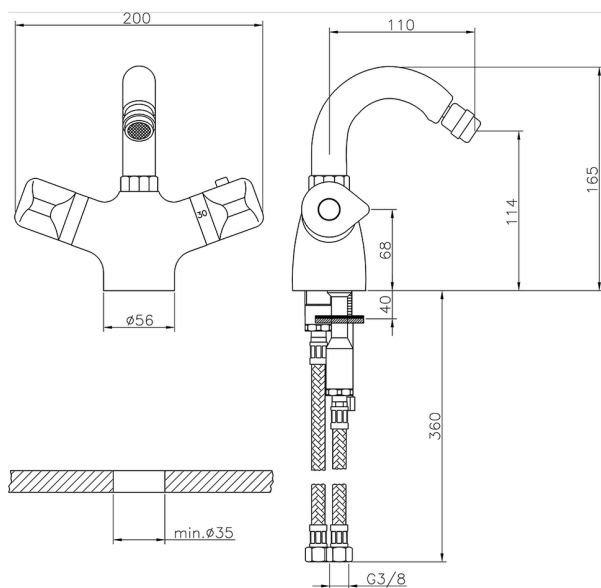

Thermostatic

The Huber thermostatic is your personal water manager, helping you to handle, control and save water and energy.

2026-04-09