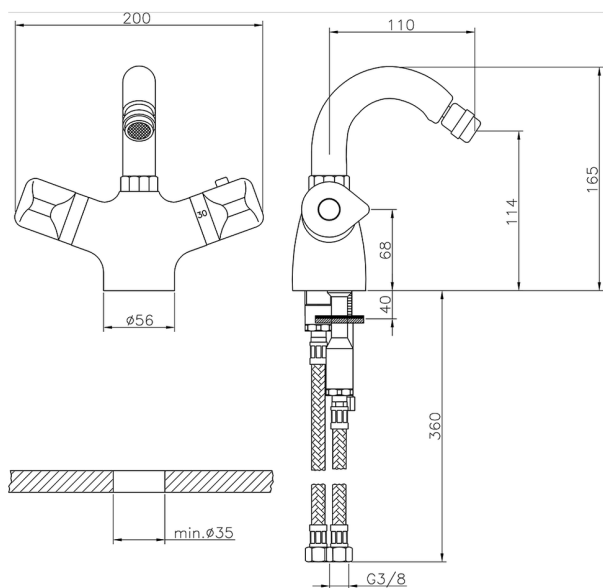

## Thermostatic bidet mixer THERMO\_CLT55010

MODEL **CLT55010**

Thermostatic bidet mixer, without pop-up waste, swivel spout, G.3/8 stainless steel flexible hose

AVAILABLE FINISHINGS

**21** 21 Chrome

CHARACTERISTICS

Cartridge Spare Parts **24.04A.PP**

**8x20 Plus P Thermostatic Valve**