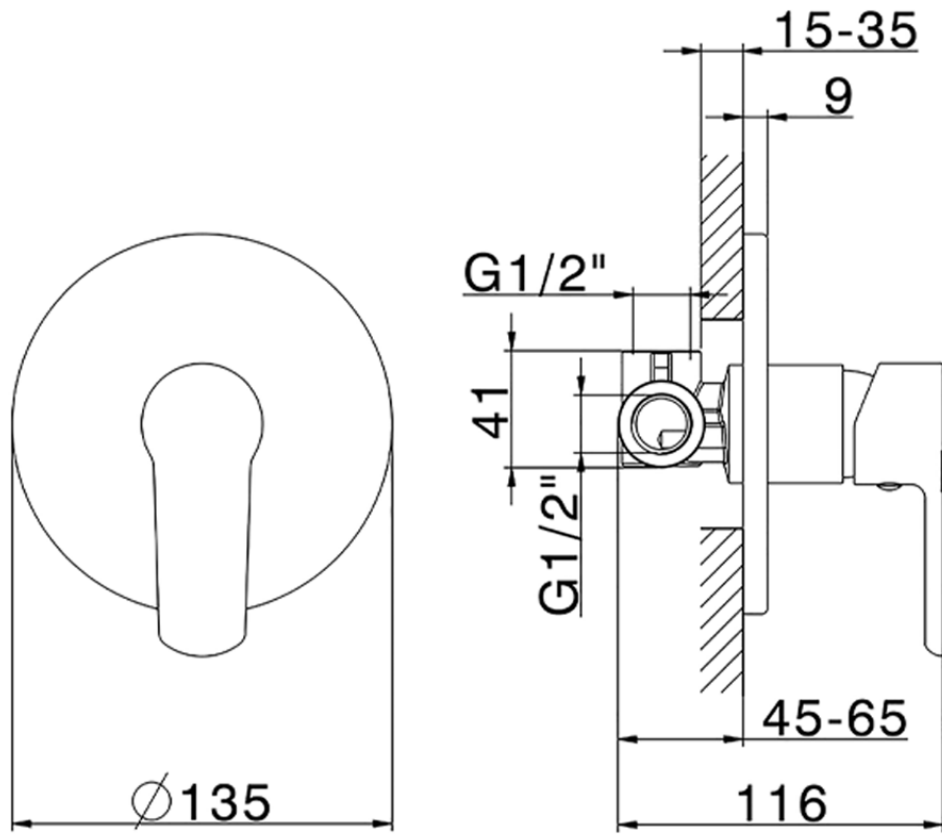

Concealed single lever shower valve SATURNO_SN000304

SN000304

<https://en.huberitalia.com/concealed-single-lever-shower-valve-saturno-sn000304>

2025-01-02